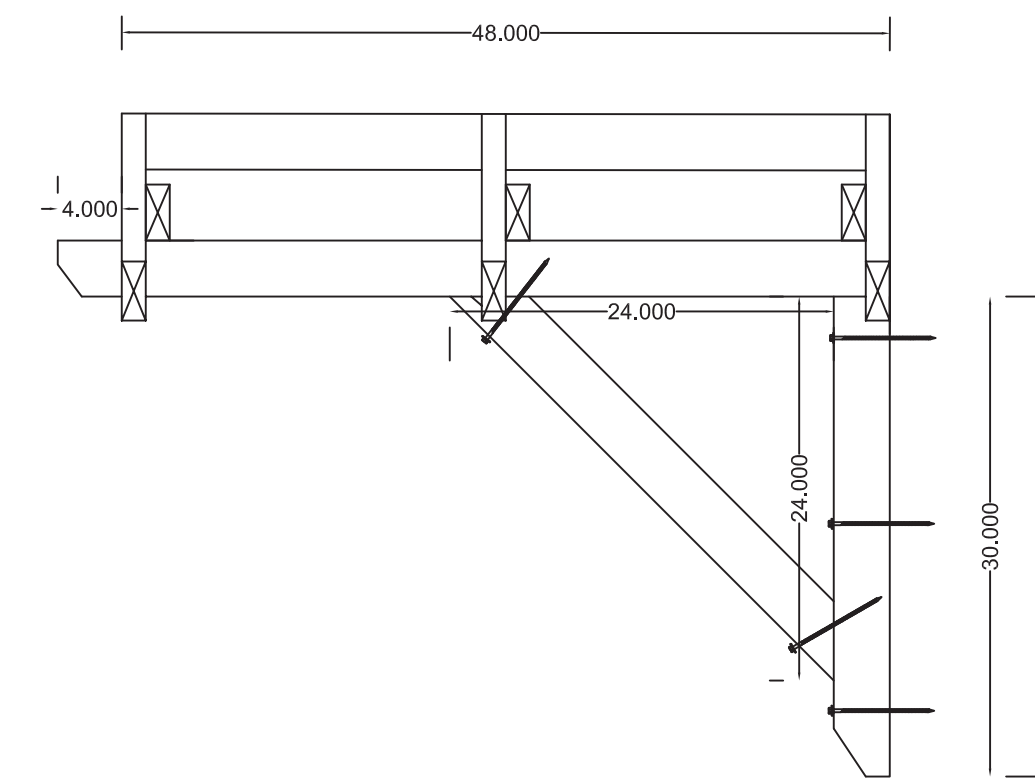

3/8" Scale

1" Scale

Small Porch Cover Option #1

576SF ACCESSORY DWELLING UNIT

Sheet Number

08A

By using these standard plans, the user agrees to release the City of Eugene from any and all claims, liabilities, suits, and demands on account of any injury, damage, or loss to persons or property, including injury or death, or economic losses, arising out of the use of these construction documents. The use of these plans does not eliminate or reduce the user's responsibility to verify any and all information.