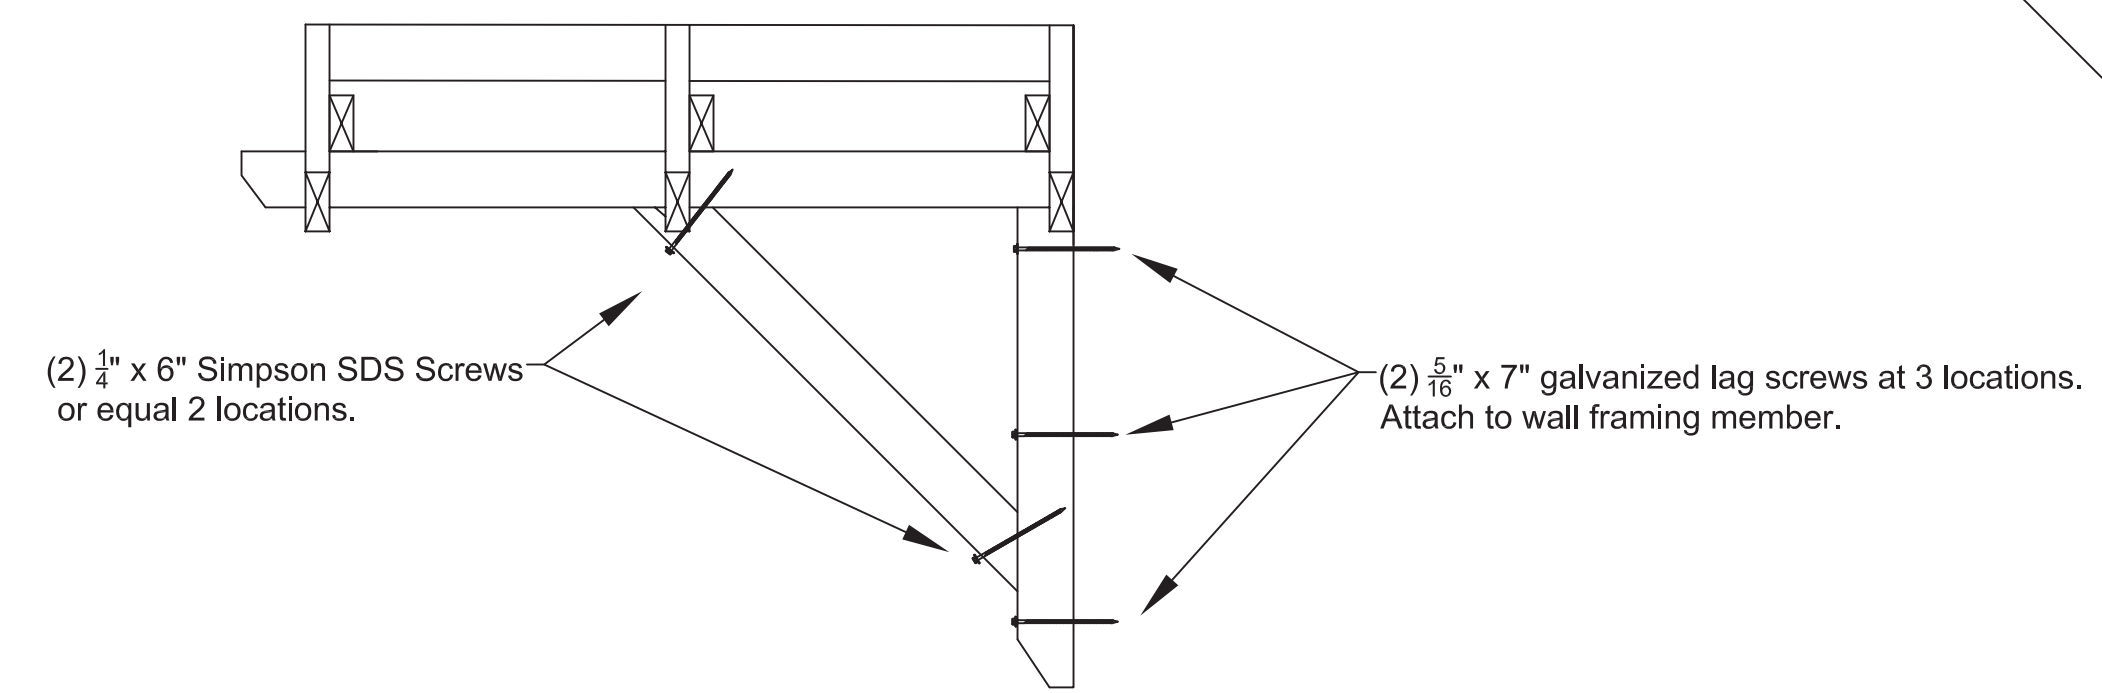

3/8" Scale

1" Scale

Small Porch Cover Option #1

576SF ACCESSORY DWELLING UNIT

Sheet Number

08A

By using these standard plans, the user agrees to release the City of Eugene from any and all claims, liabilities, suits, and demands on account of any injury, damage, or loss to persons or property, including injury or death, or economic losses, arising out of the use of these construction documents. The use of these plans does not eliminate or reduce the user's responsibility to verify any and all information.