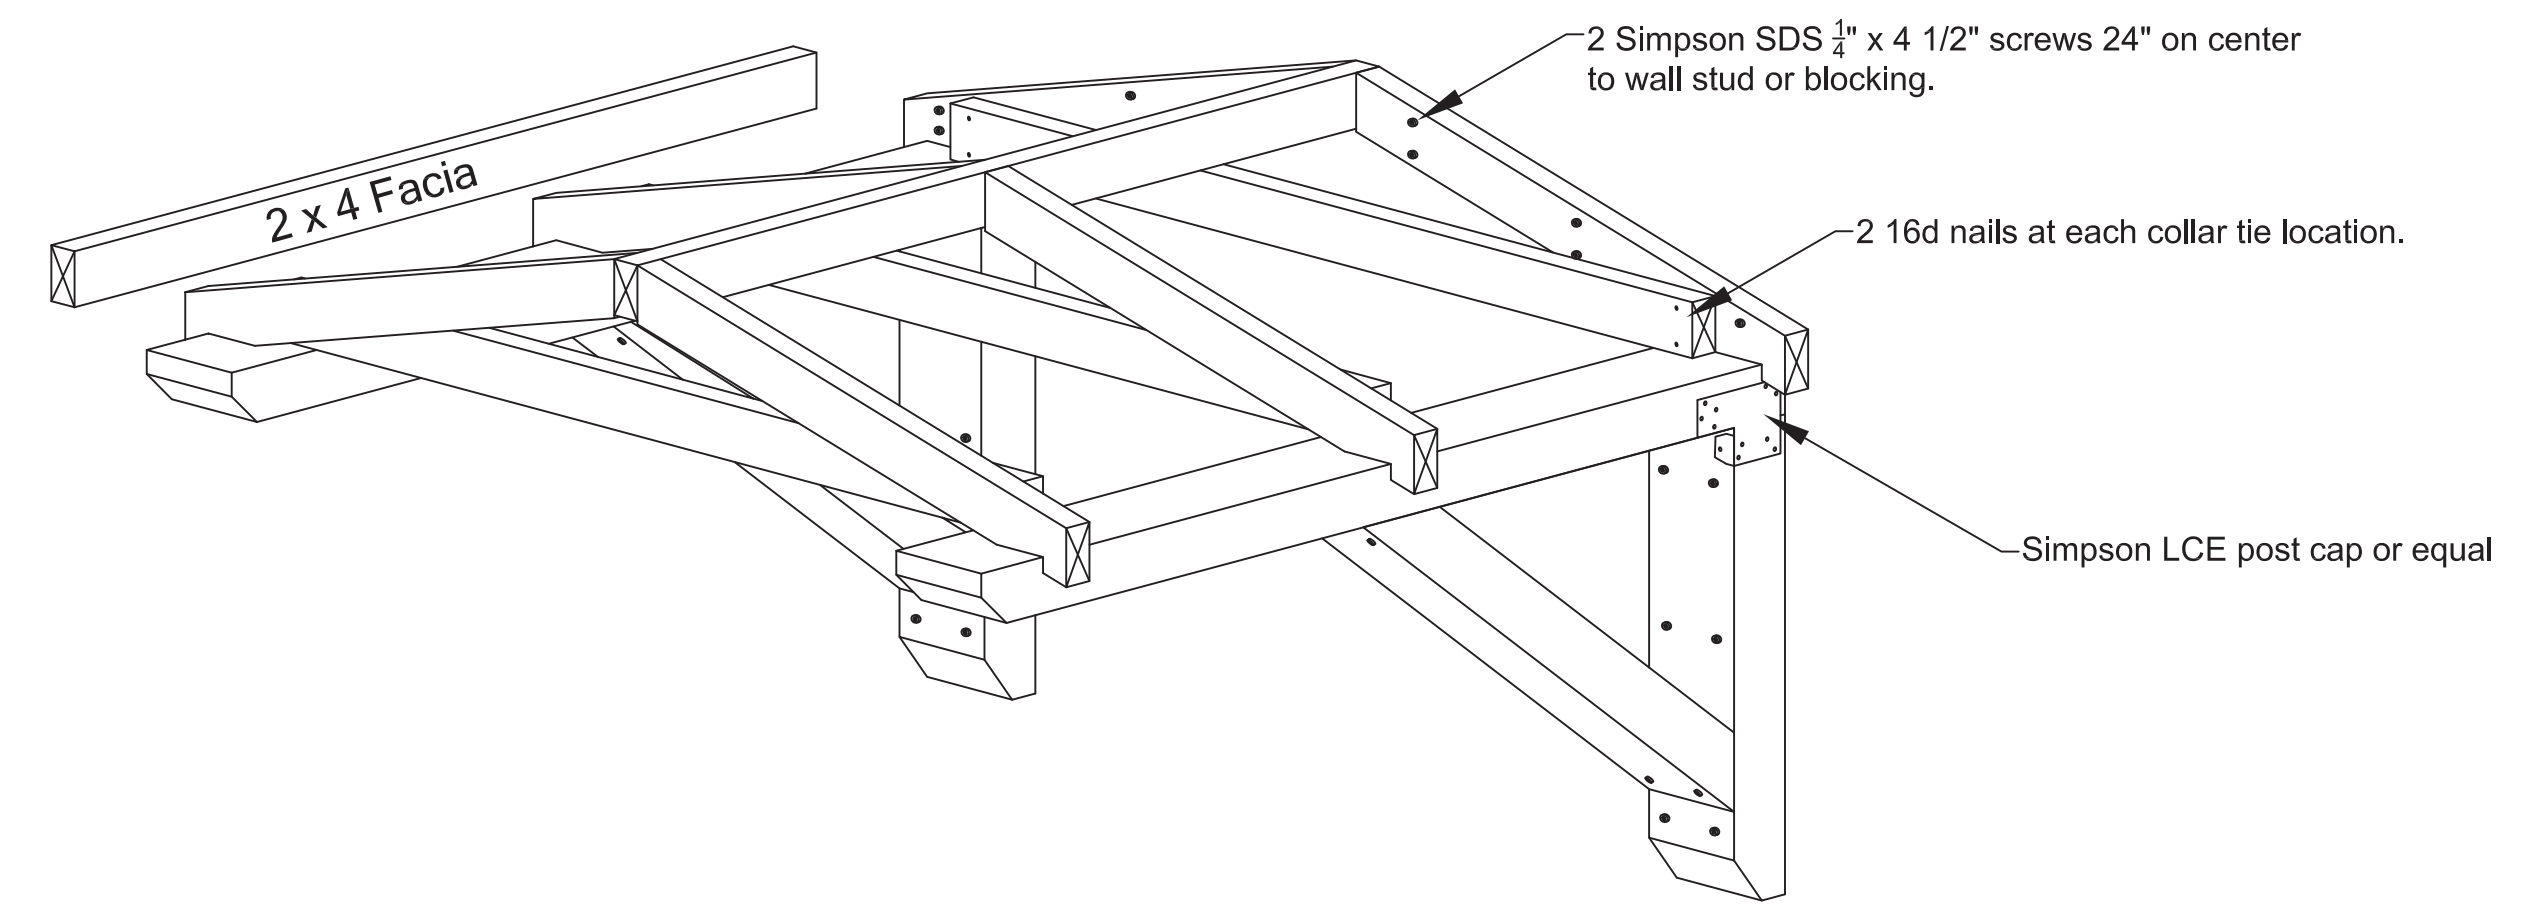

3/8" Scale

1" Scale

Small Porch Cover Option #1

576SF ACCESSORY DWELLING UNIT

Sheet Number

08A

By using these standard plans, the user agrees to release the City of Eugene from any and all claims, liabilities, suits, and demands on account of any injury, damage, or loss to persons or property, including injury or death, or economic losses, arising out of the use of these construction documents. The use of these plans does not eliminate or reduce the user's responsibility to verify any and all information.