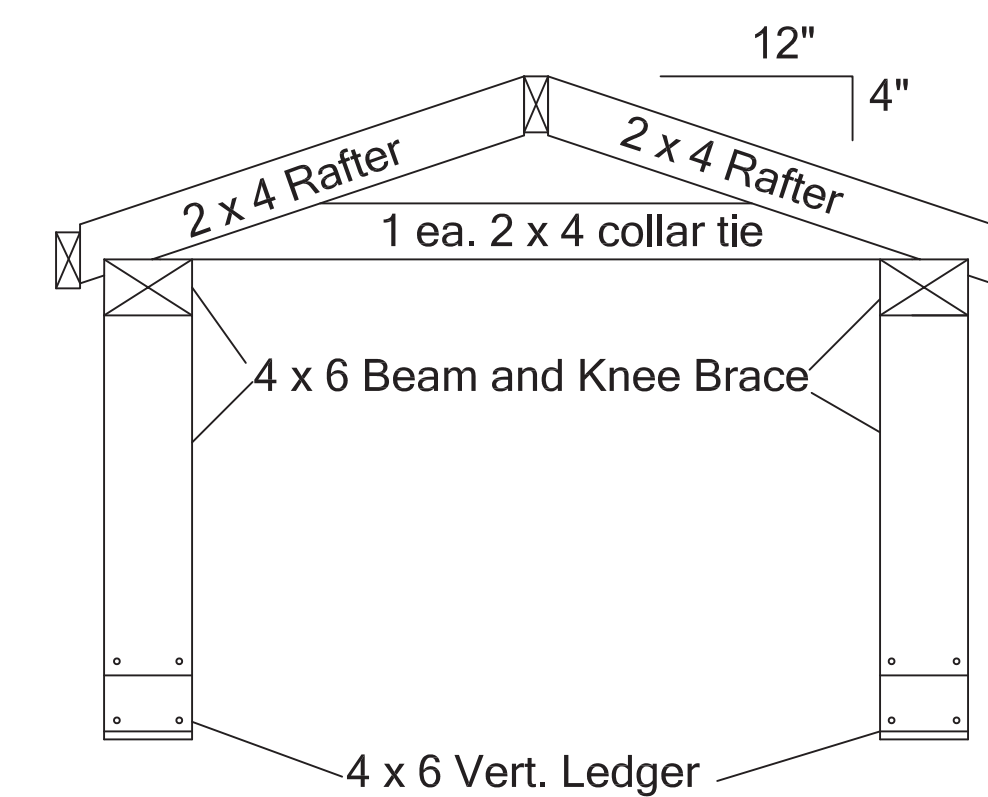

3/8" Scale

1" Scale

Small Porch Cover Option #1

576SF ACCESSORY DWELLING UNIT

Sheet Number

08A

By using these standard plans, the user agrees to release the City of Eugene from any and all claims, liabilities, suits, and demands on account of any injury, damage, or loss to persons or property, including injury or death, or economic losses, arising out of the use of these construction documents. The use of these plans does not eliminate or reduce the user's responsibility to verify any and all information.