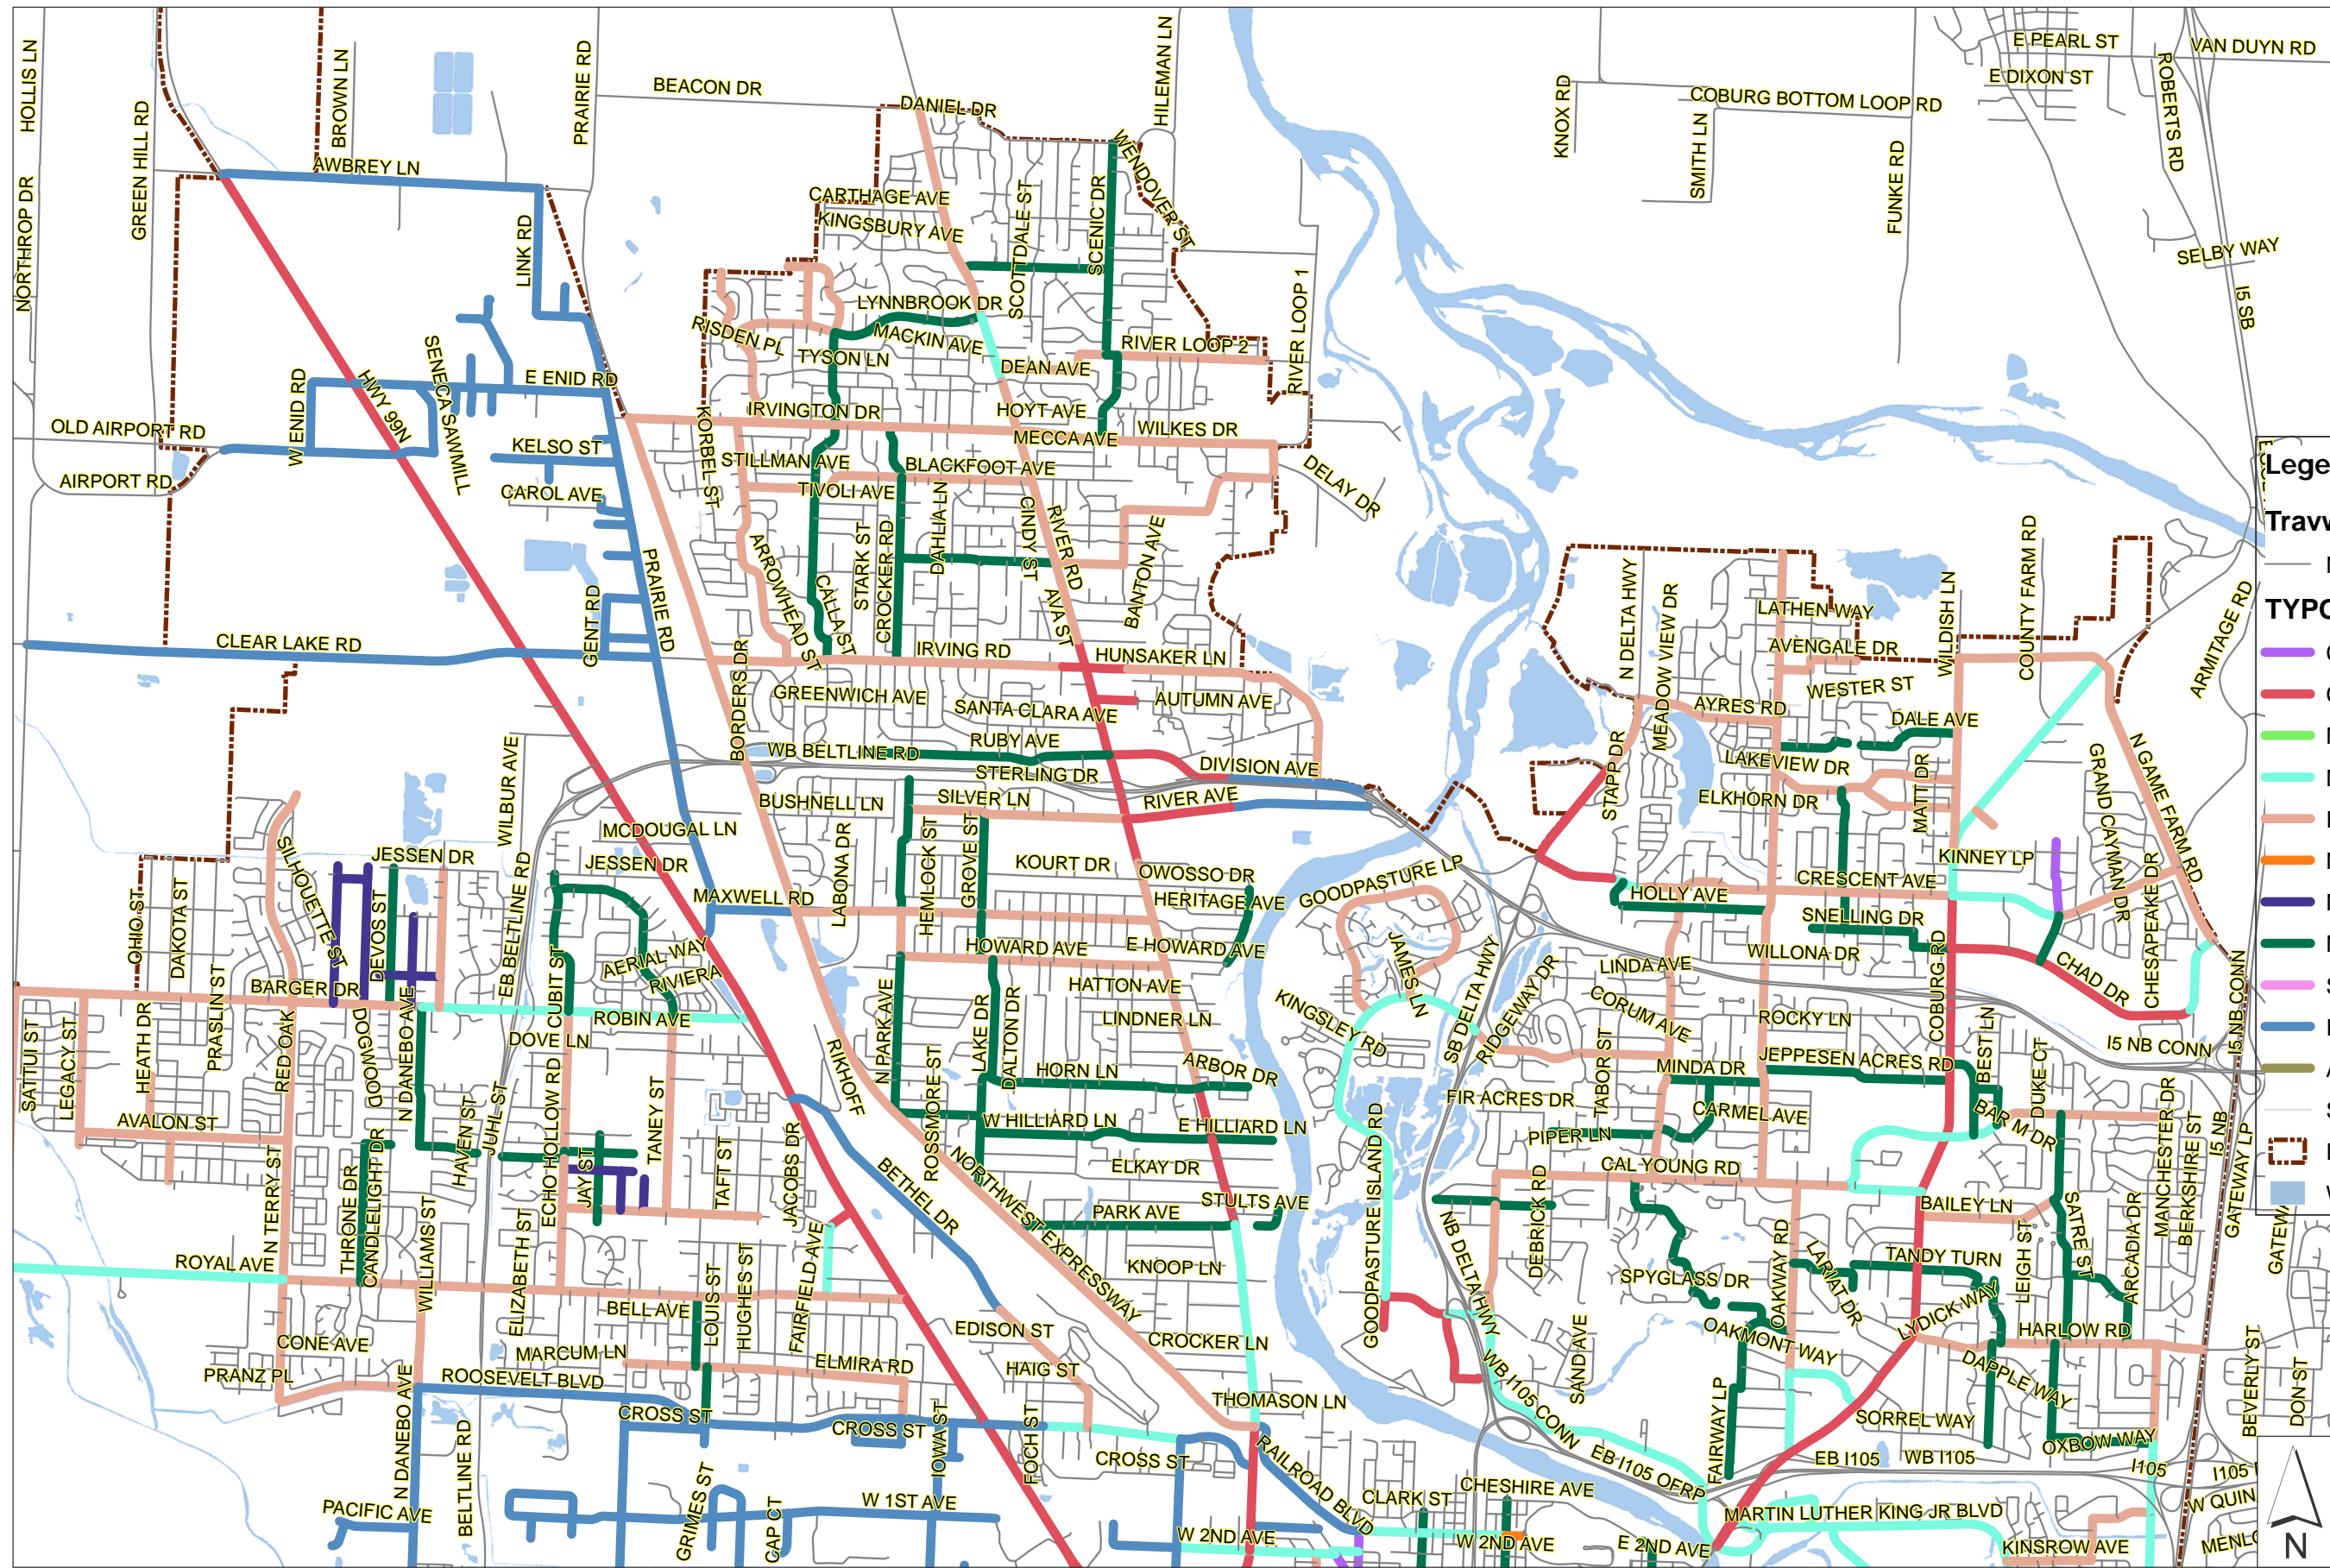

Eugene Street Typology - North

Legend

Travway_01252018 (FC)

Not coded yet - Neighborhood Residential

TYPOLGY

- Commercial Main Street
- Commercial Suburban
- Multi-Way Boulevard
- Mixed-Use Neighborhood
- Residential Connector
- Neighborhood Residential
- Neighborhood Residential Curbless
- Neighborhood Greenway
- Shared Street
- Industrial
- Alley
- Streets
- Eugene UGB
- Water Bodies

December 10, 2018

Caution:
This map is based on imprecise source data, subject to change, and for general reference only.