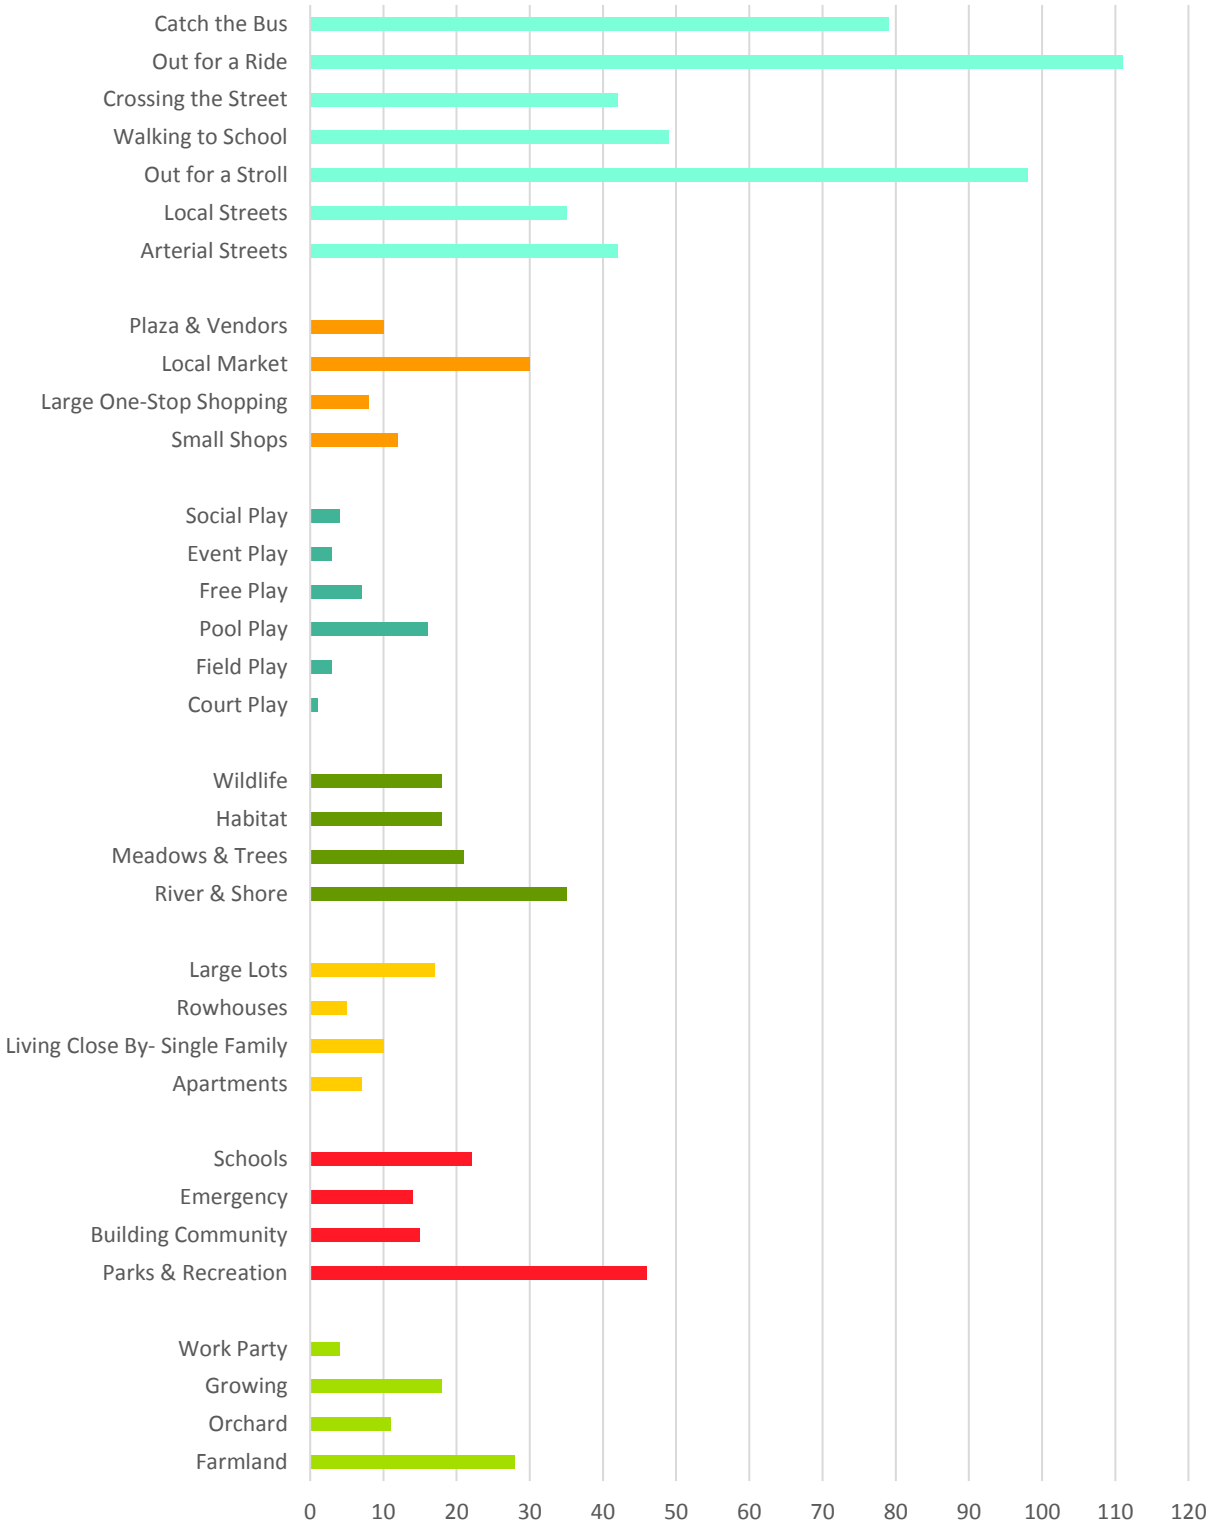

'Value Now' Activity Card Choices

"Value Now" Card Choices by Category- Santa Clara

"Value Now" Card Choices by Category- River Road