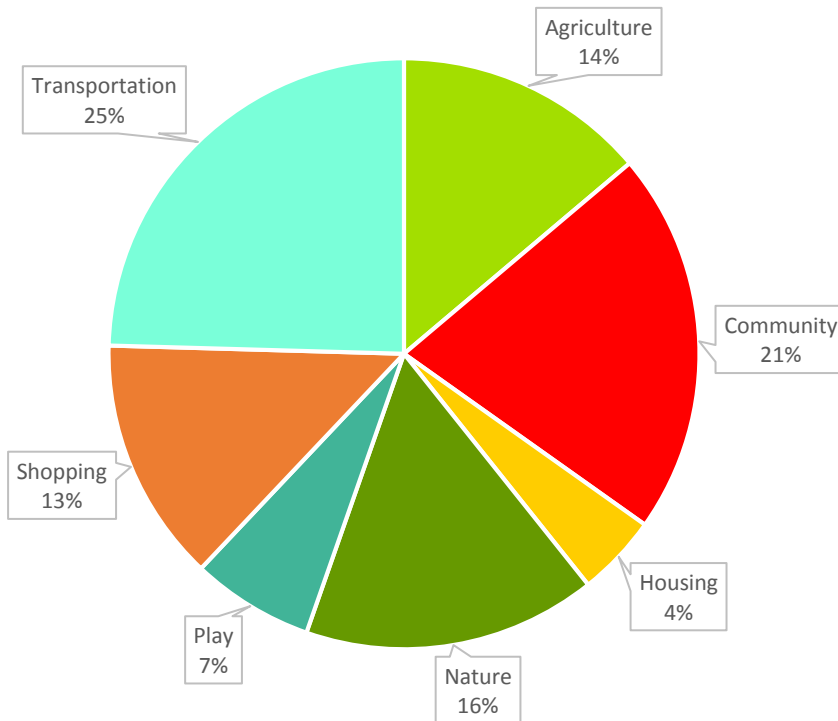

'Value Now' Activity Card Choices

"Value Now" Card Choices by Category- Santa Clara

"Value Now" Card Choices by Category- River Road