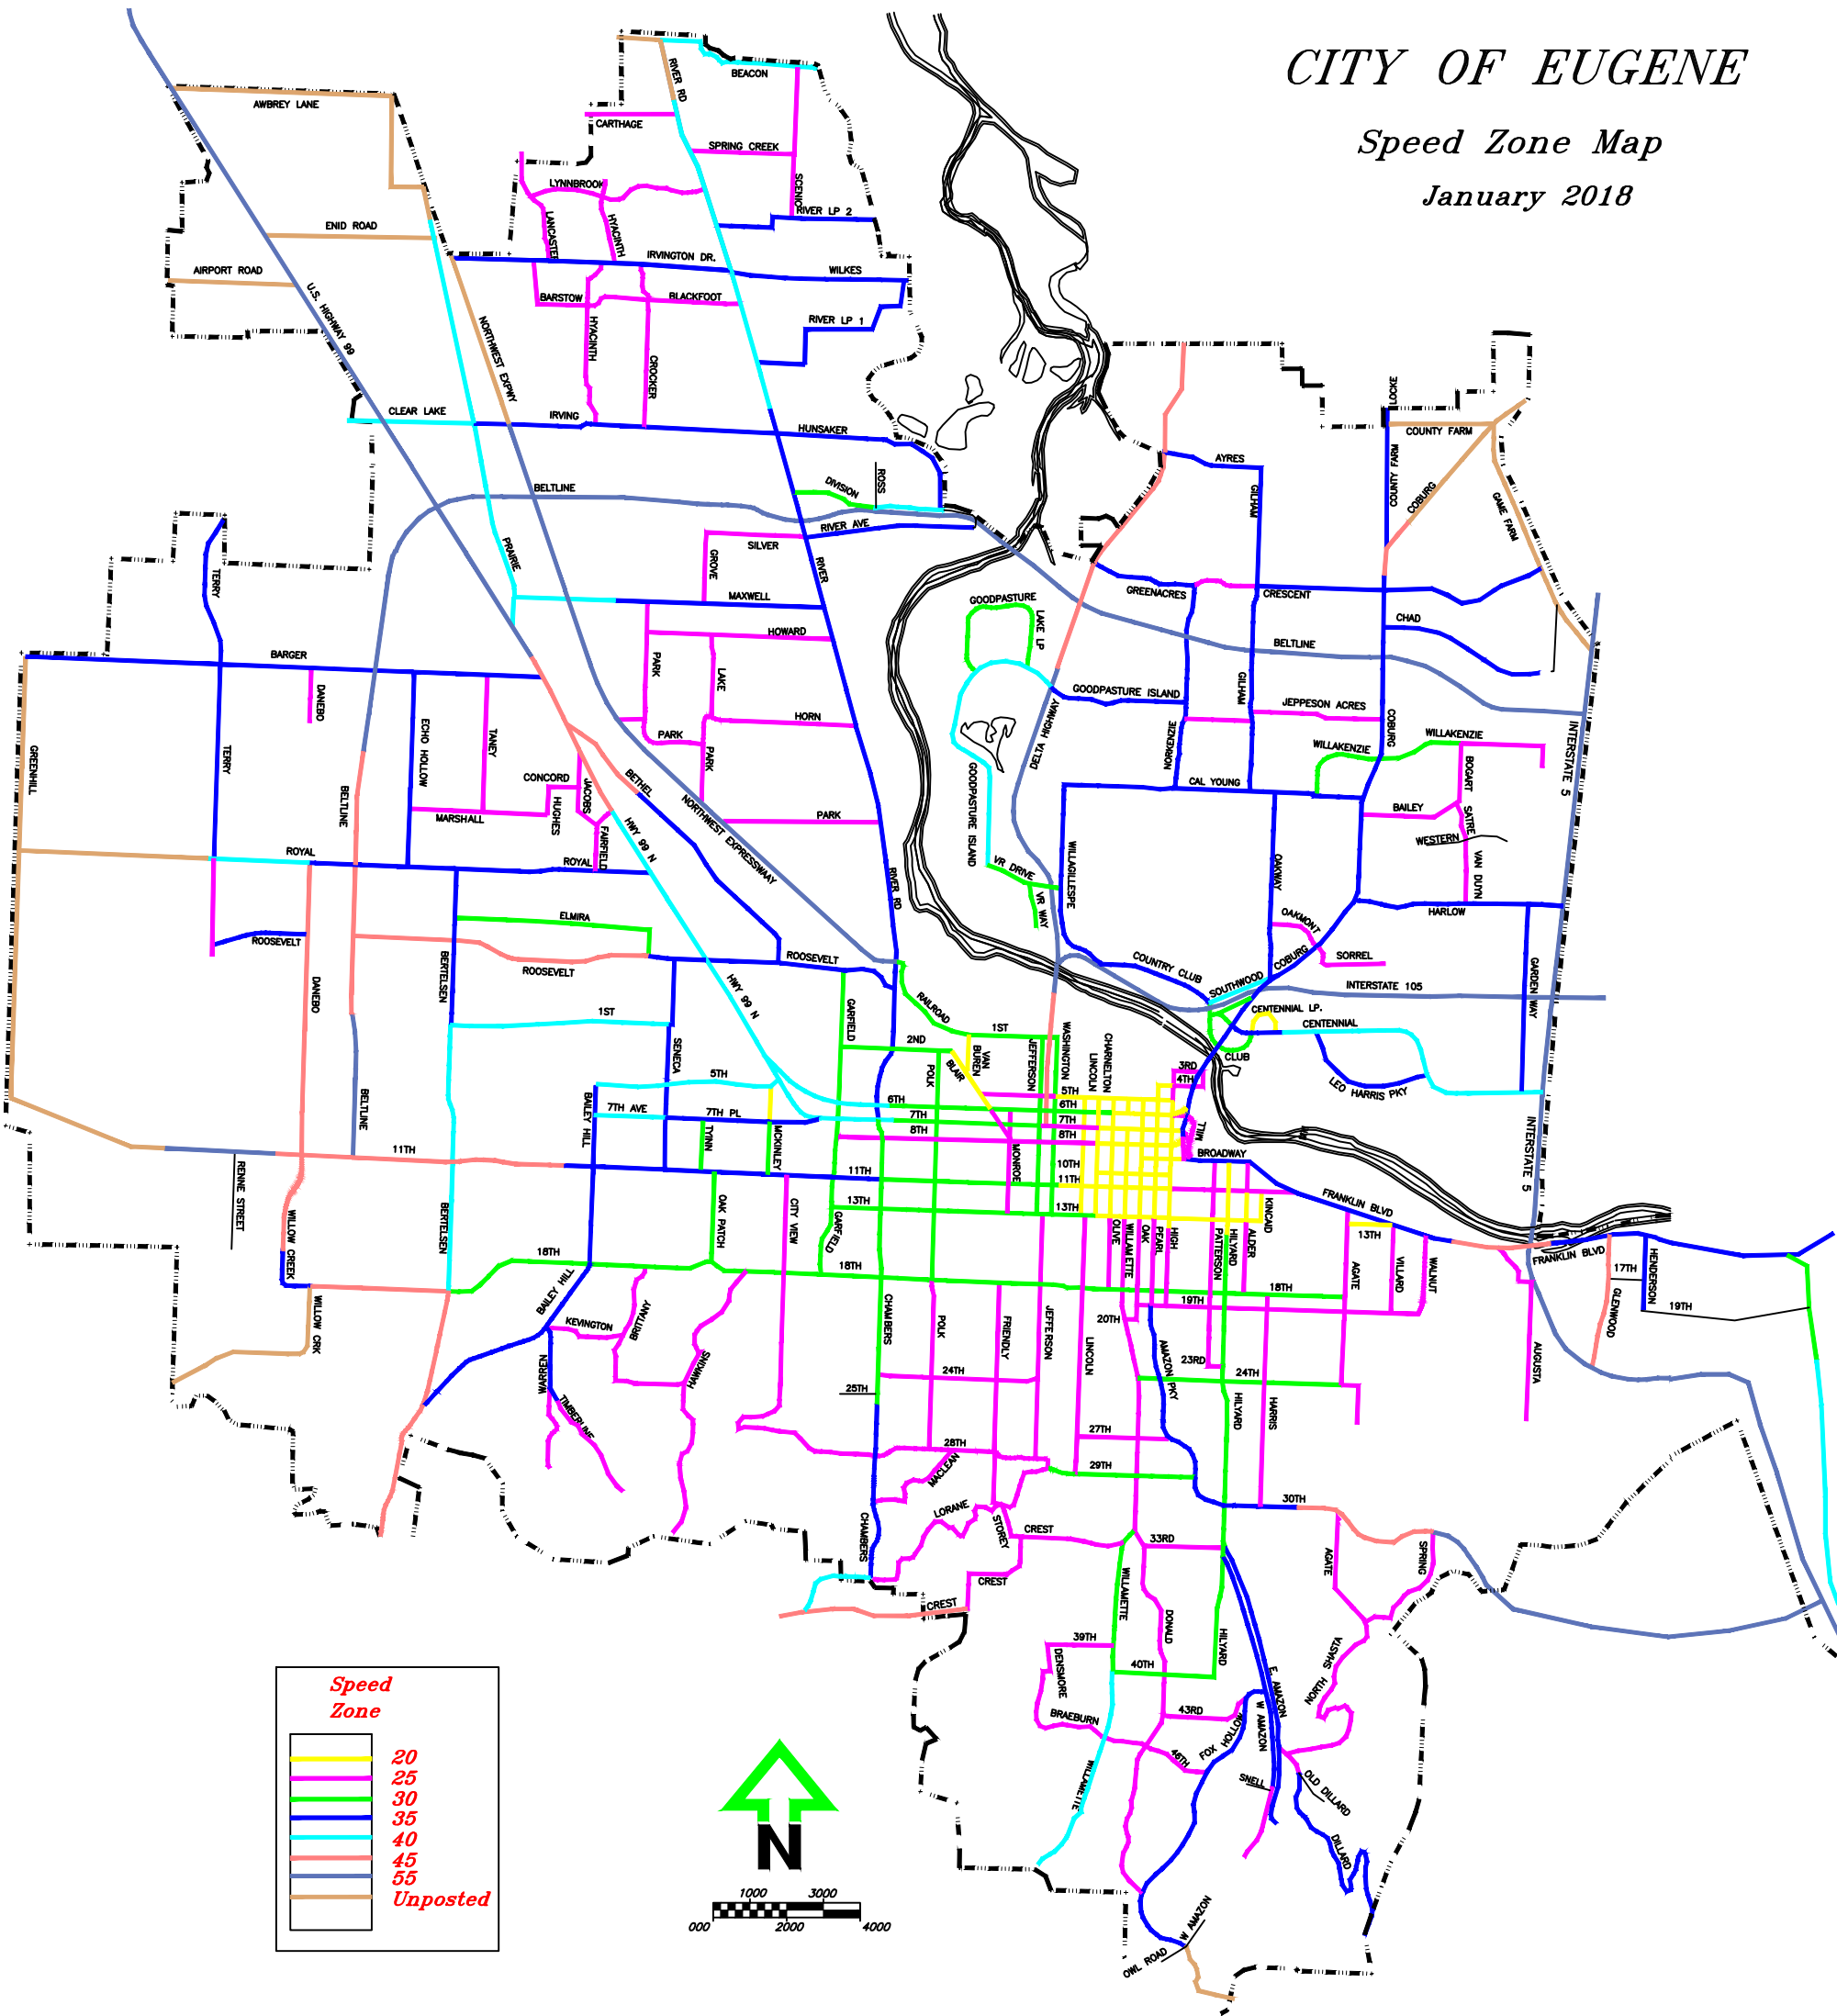

CITY OF EUGENE

Speed Zone Map

January 2018

Speed Zone	
	20
	25
	30
	35
	45
	55
	Unposted