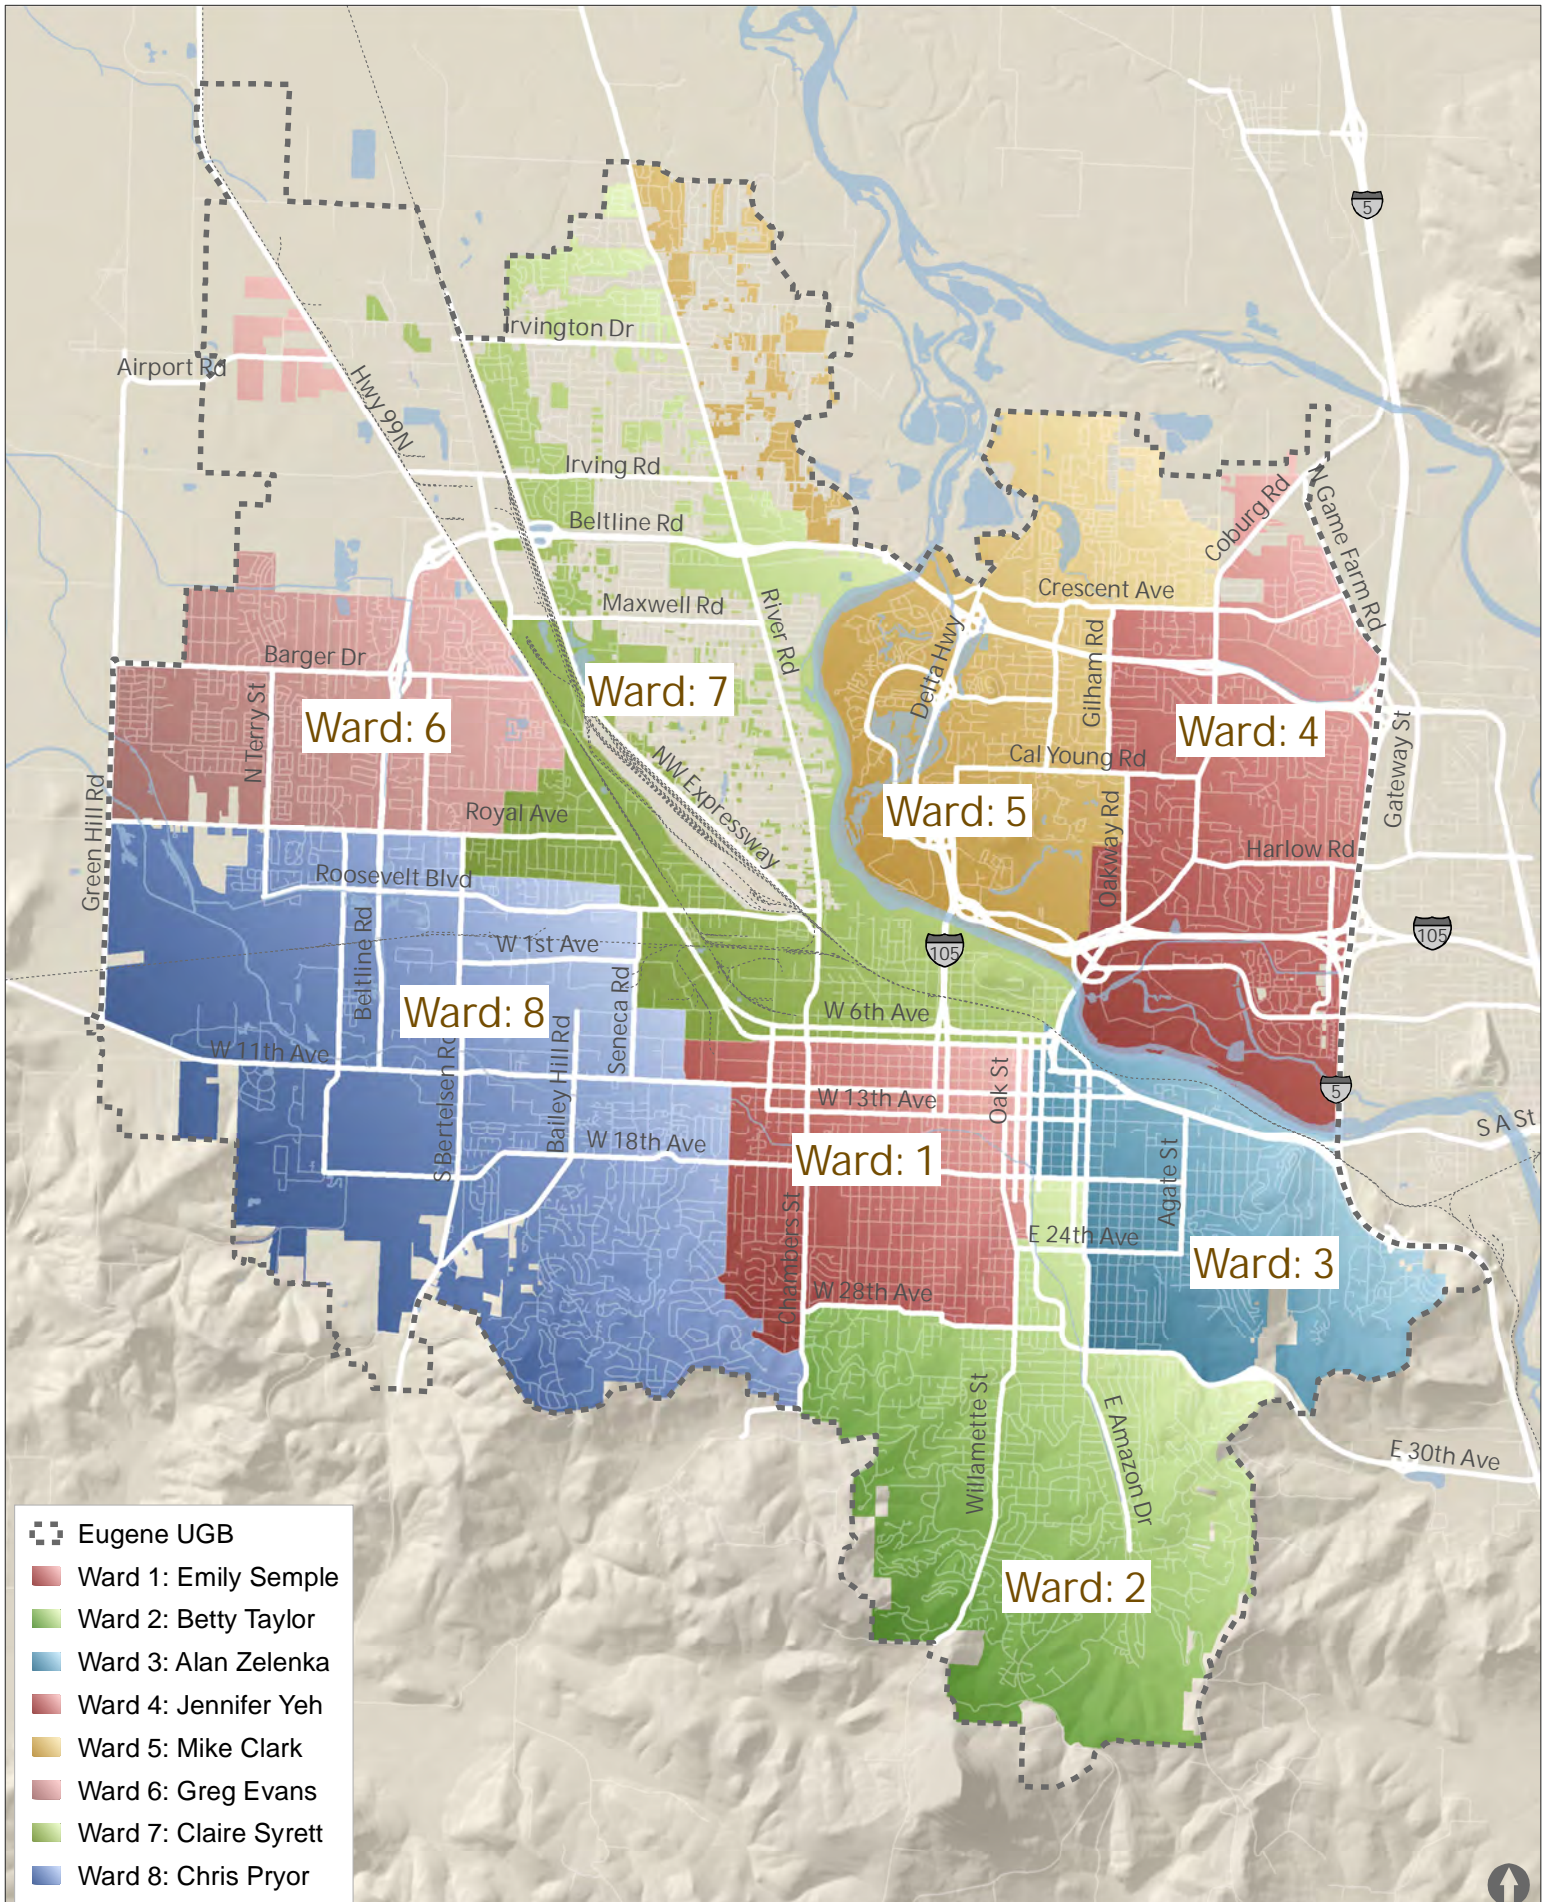

Eugene City Council Wards

Caution: This map is based on imprecise source data, subject to change, and for general reference only. City of Eugene PDD October 24, 2017

0 0.5 Miles