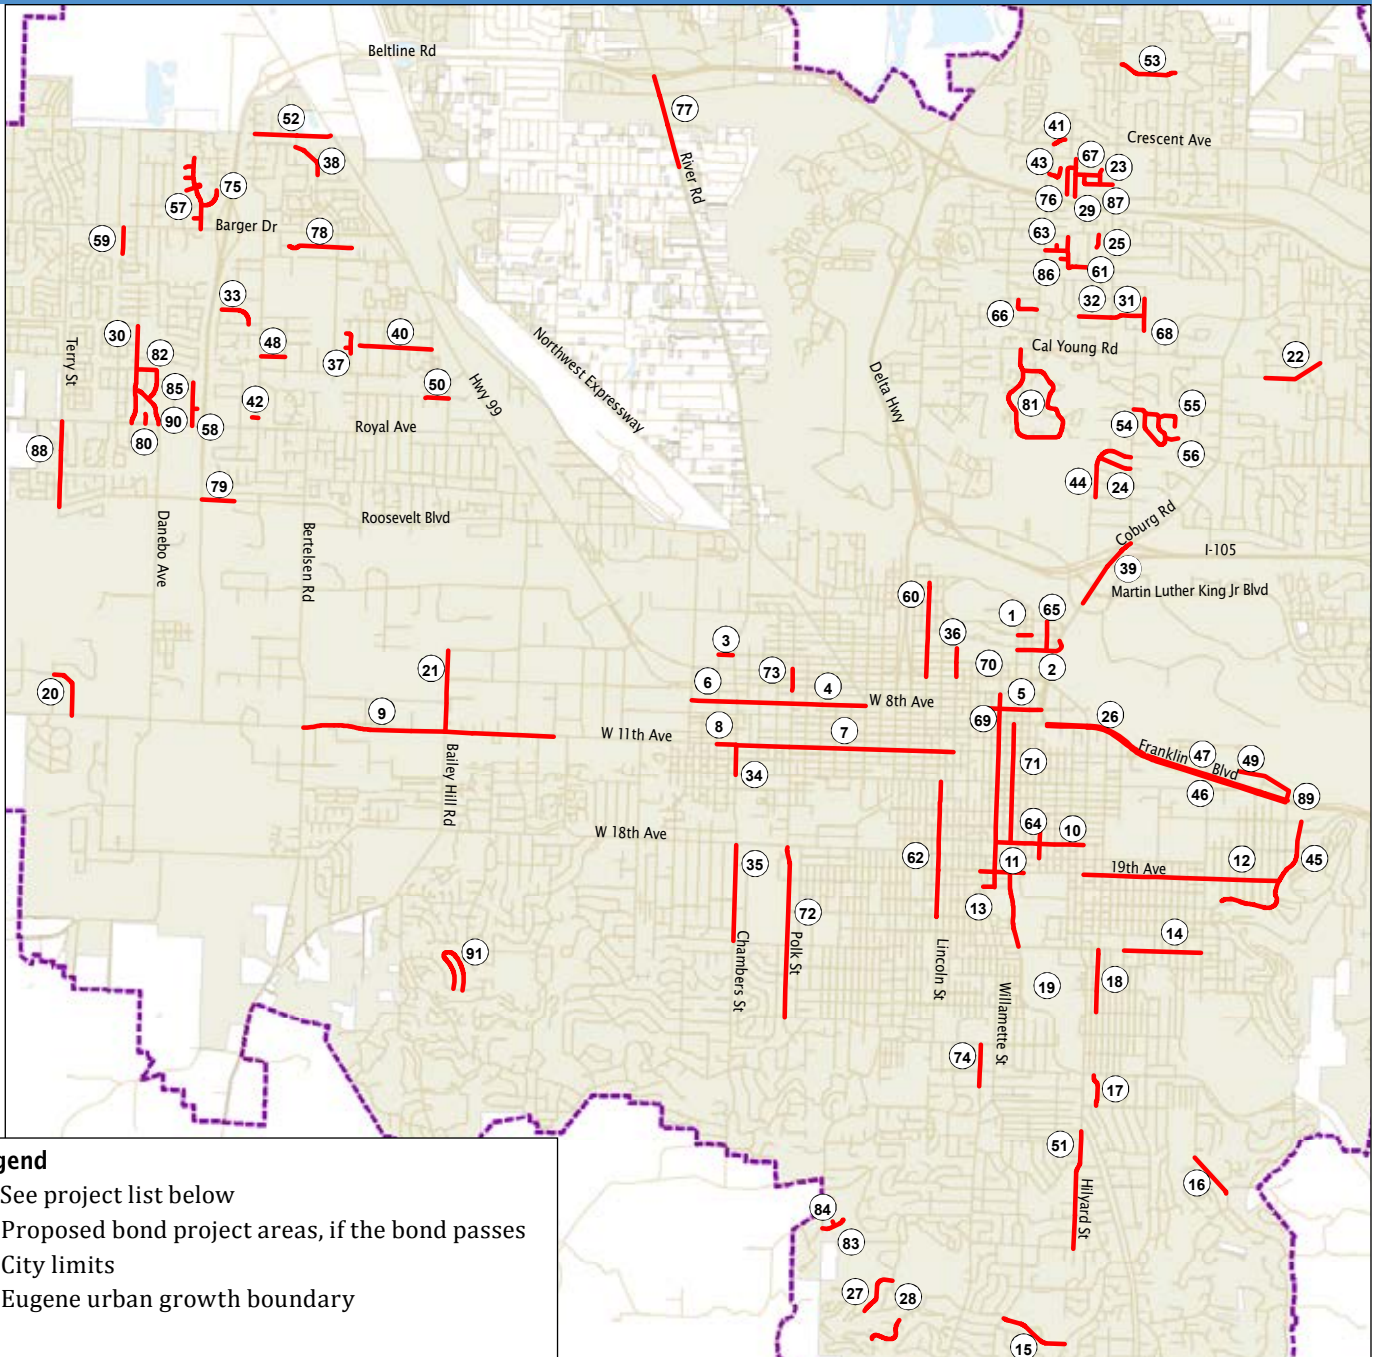

# Eugene Street Preservation Project Map

**Legend**

- # See project list below
- Proposed bond project areas, if the bond passes
- City limits
- Eugene urban growth boundary

## If the bond passes, proposed project list

See map for specific section(s)  
 proposed for repair  
 CDS=cul-de-sac

1. 3rd Avenue
2. 4th Avenue
3. 5th Avenue
4. 8th Avenue
5. 8th Avenue
6. 8th Avenue
7. 11th Avenue
8. 11th Avenue
9. 11th Avenue
10. 17th Avenue
11. 19th Avenue
12. 19th Avenue
13. 20th Avenue
14. 24th Avenue
15. 46th Avenue
16. Agate Street
17. Alder Street
18. Alder Street
19. Amazon Parkway
20. Arrowsmith Street
21. Bailey Hill Road
22. Bailey Lane

23. Balfour Street
24. Bedford Way
25. Brewer Avenue
26. Broadway
27. Brookside Drive
28. Brookside Drive
29. Calgary Street
30. Candlelight Drive
31. Carmel Avenue
32. Carmel Avenue
33. Catalina Street
34. Chambers Street
35. Chambers Street
36. Charnelton Street
37. Chase Street and CDS
38. Clarey Street
39. Coburg Road
40. Concord Street
41. Crescent Avenue
42. Echo Hollow CDS
43. Elanco Avenue and 1 CDS
44. Fair Oaks Drive
45. Fairmount Blvd
46. Franklin Boulevard Eastbound
47. Franklin Boulevard

48. Fuller Avenue
49. Garden Avenue
50. Hawthorne Avenue
51. Hilyard Street
52. Jessen Drive
53. Lakeview Drive
54. Lariat Drive
55. Lariat Meadows Drive
56. Lariat Mesa
57. Laurelhurst Drive and 5 CDS
58. Laurelhurst Drive and Sheffield Court CDS
59. Laveta Lane
60. Lawrence Street
61. Lemming Avenue
62. Lincoln Street
63. Linnea Avenue and 1 CDS
64. Mill Street
65. Mill Street
66. Monterey Avenue
67. Montreal Avenue
68. Norwood Street
69. Oak Street
70. Olive Street