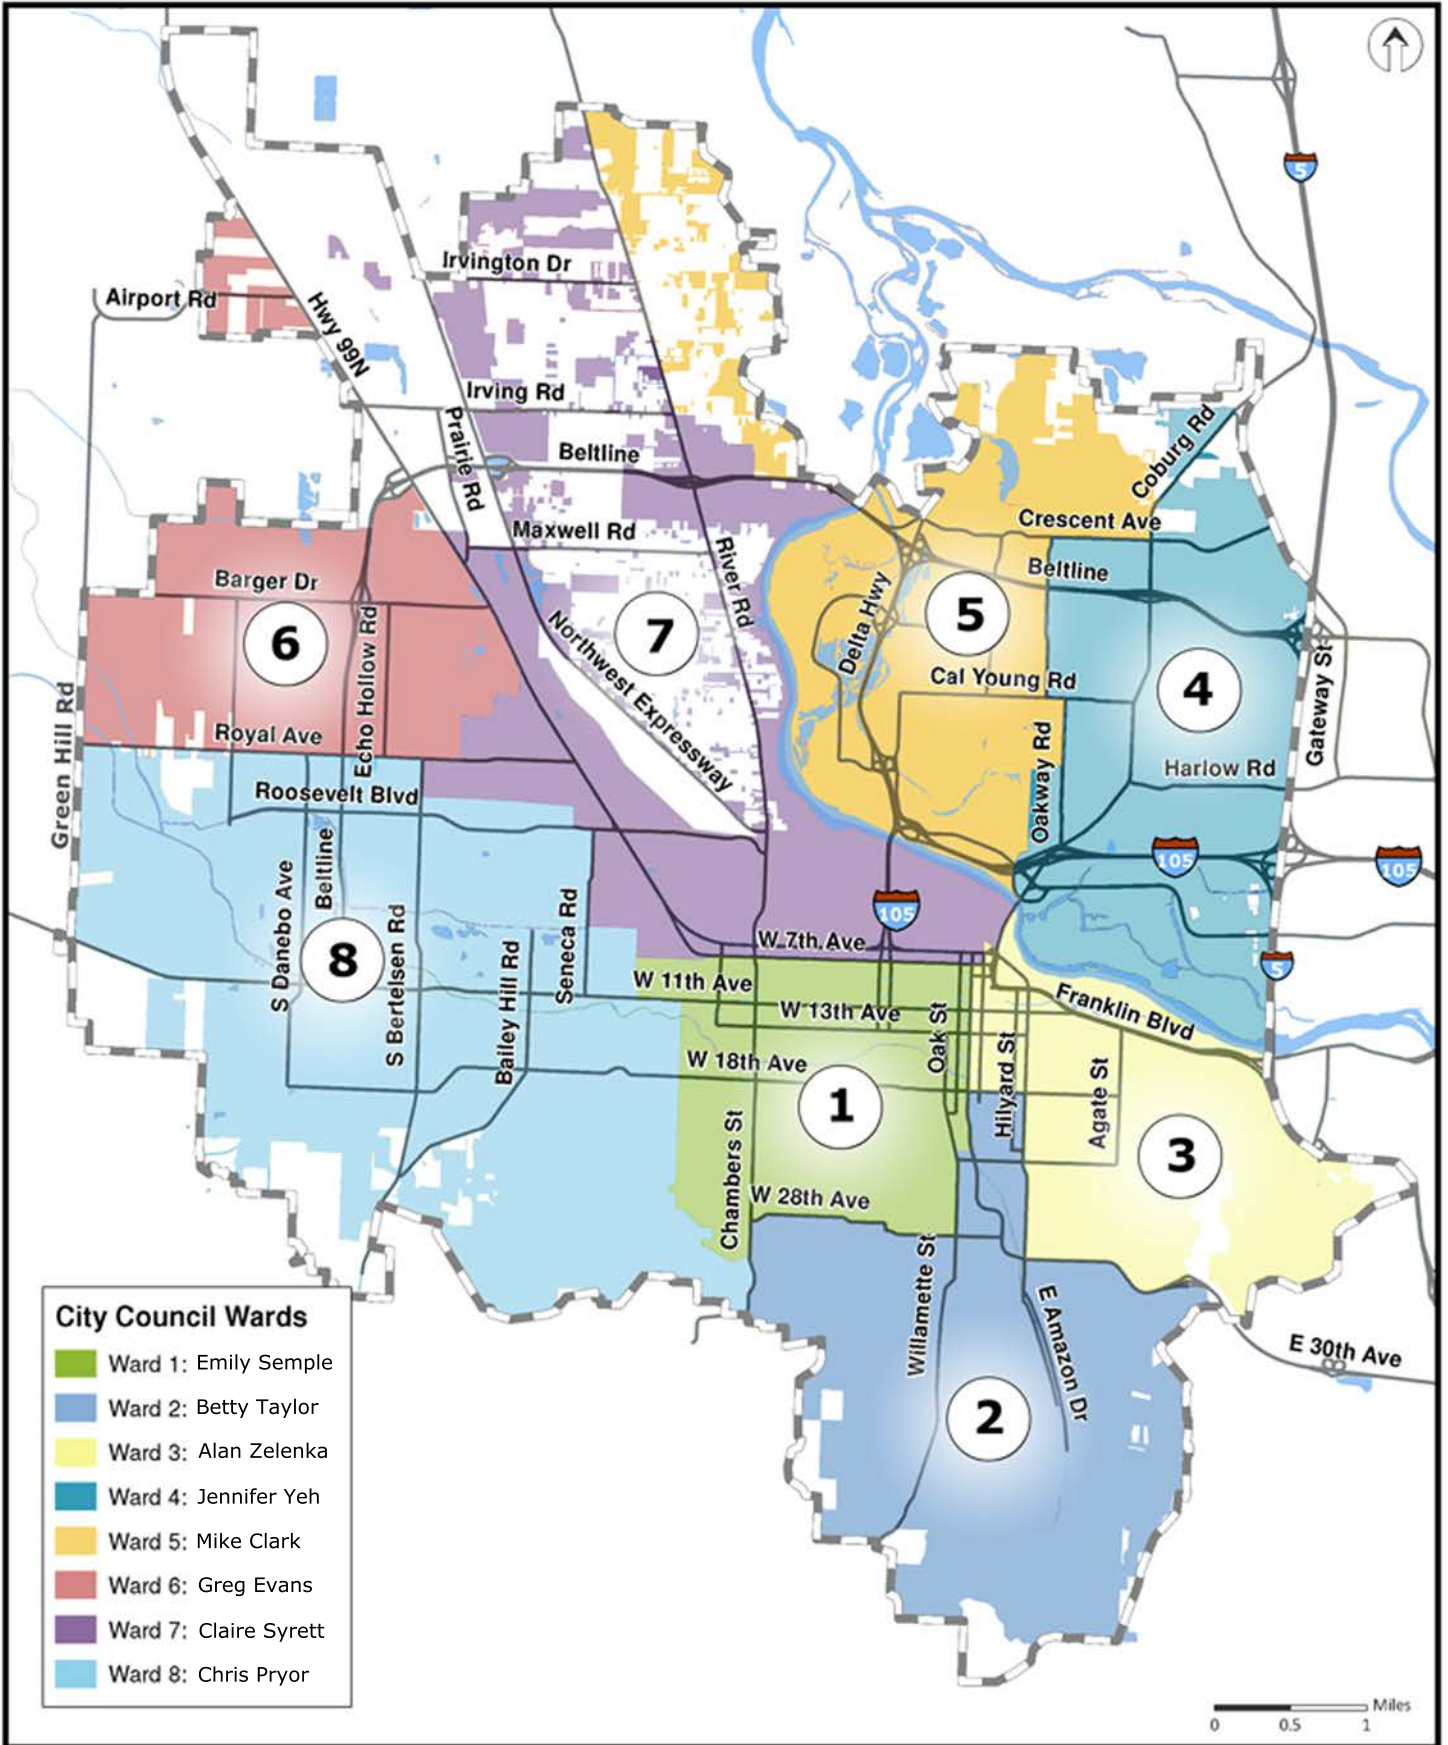

City of Eugene City Council Wards

Current City limits, UGB, and Ward boundaries should be confirmed with the Eugene City Recorder at 541-692-5042.
 Caution: This map is based on imprecise source data, subject to change, and for general reference only.