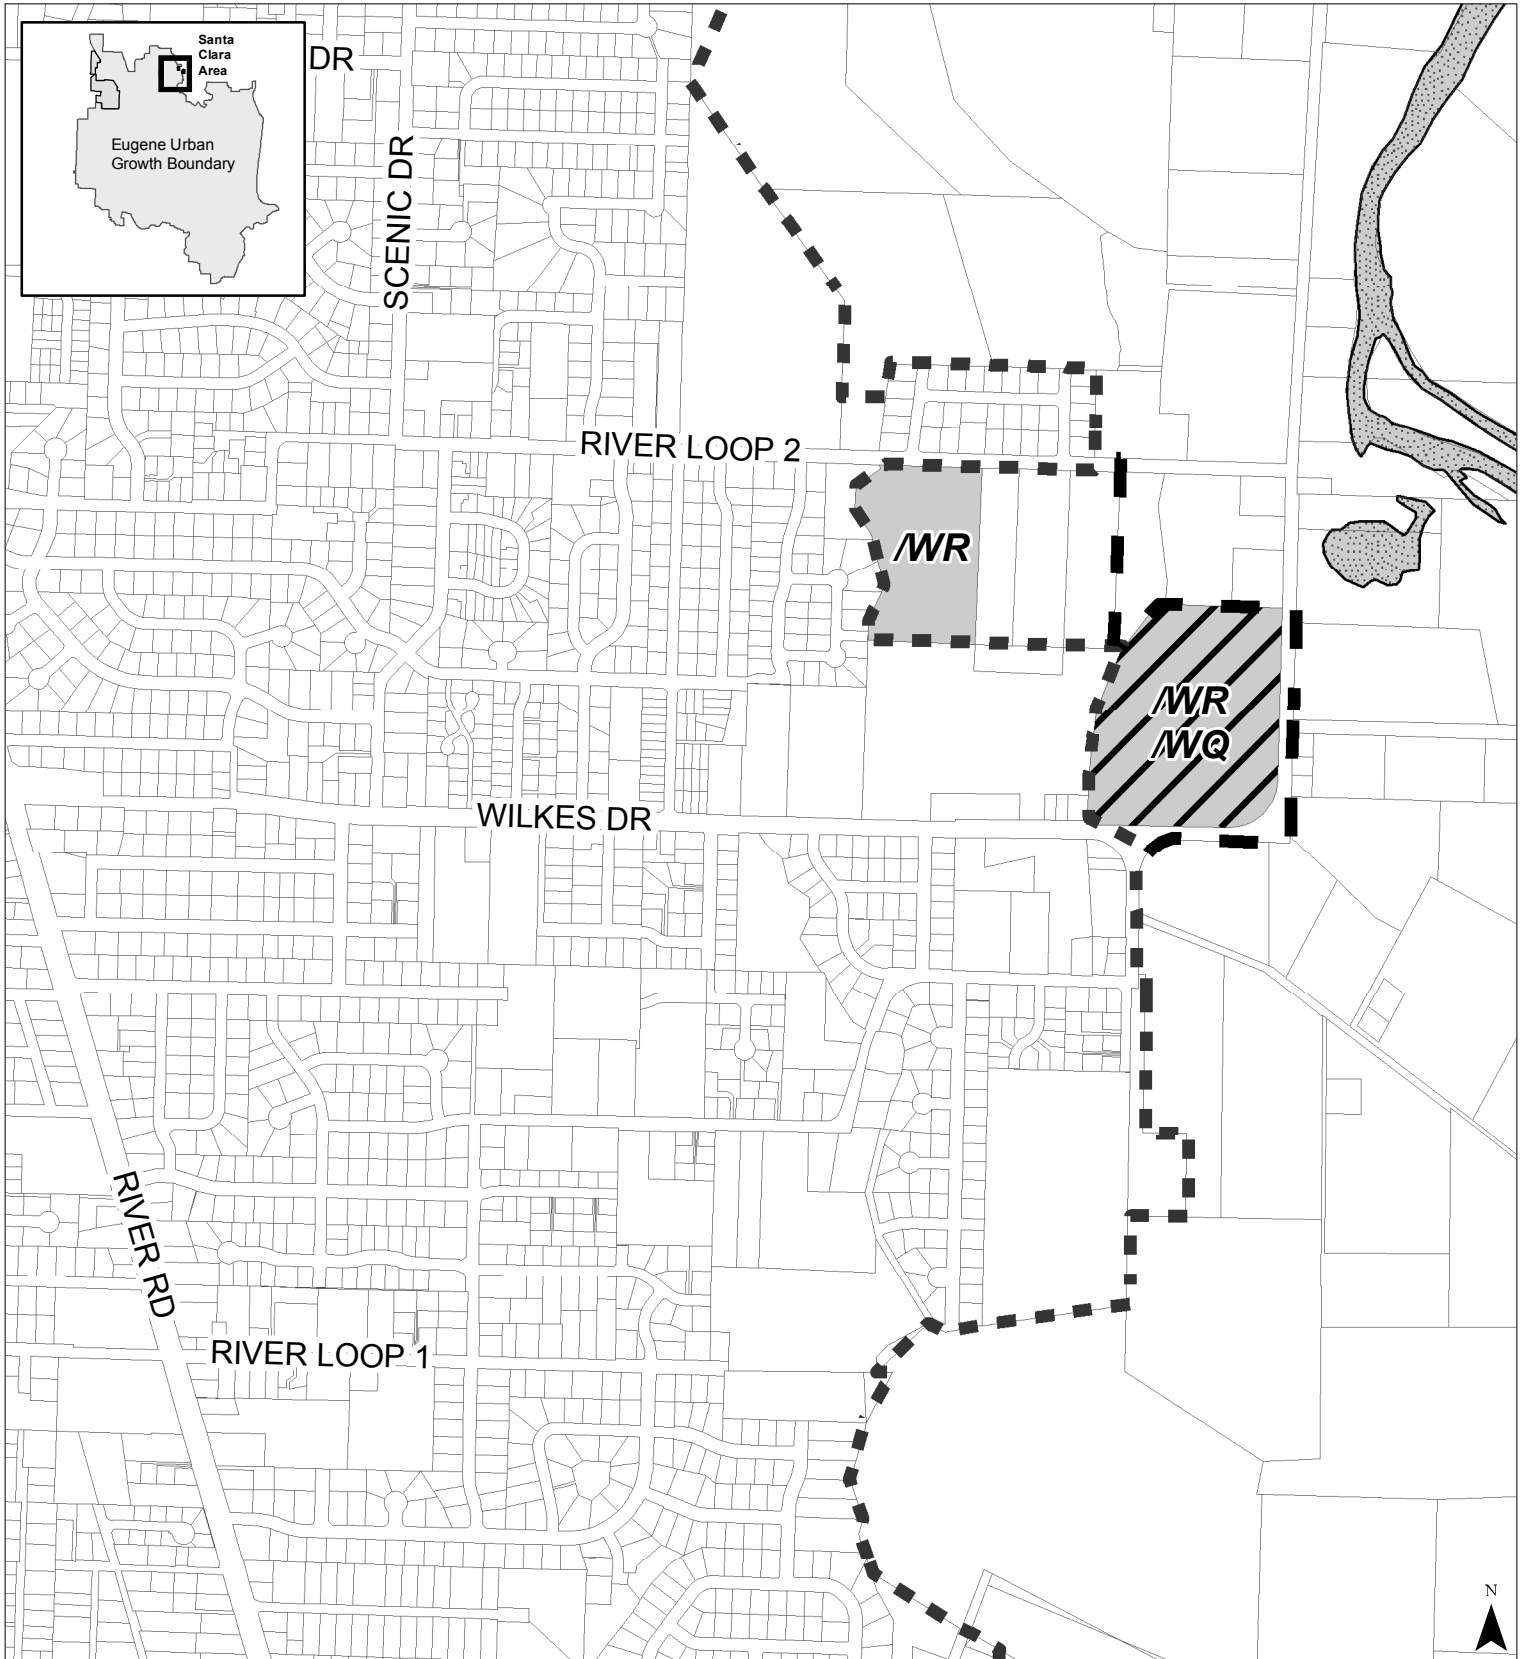

Santa Clara Area UGB Expansion Proposed Overlay Zones

- Urban Growth Boundary (2012)
- Tax lots
- /WR Water Resource Overlay
- Water Bodies

- ### Proposed Overlay Zones
- /UL Urbanizable Land
 - The Proposed UL Urbanizable Land Overlay encompass the proposed expansion area. Upon annexation the /UL overlay is removed and the /WQ is added.
 - UGB Expansion Boundary
 - /WR Water Resource Overlay
 - /WQ Water Quality Overlay

May 2017

Caution: This map is subject to change and for used within the scope of the May 2017 Review. This map is not suitable for legal, engineering, or surveying purposes.

Data Sources: City of Eugene, RLID.