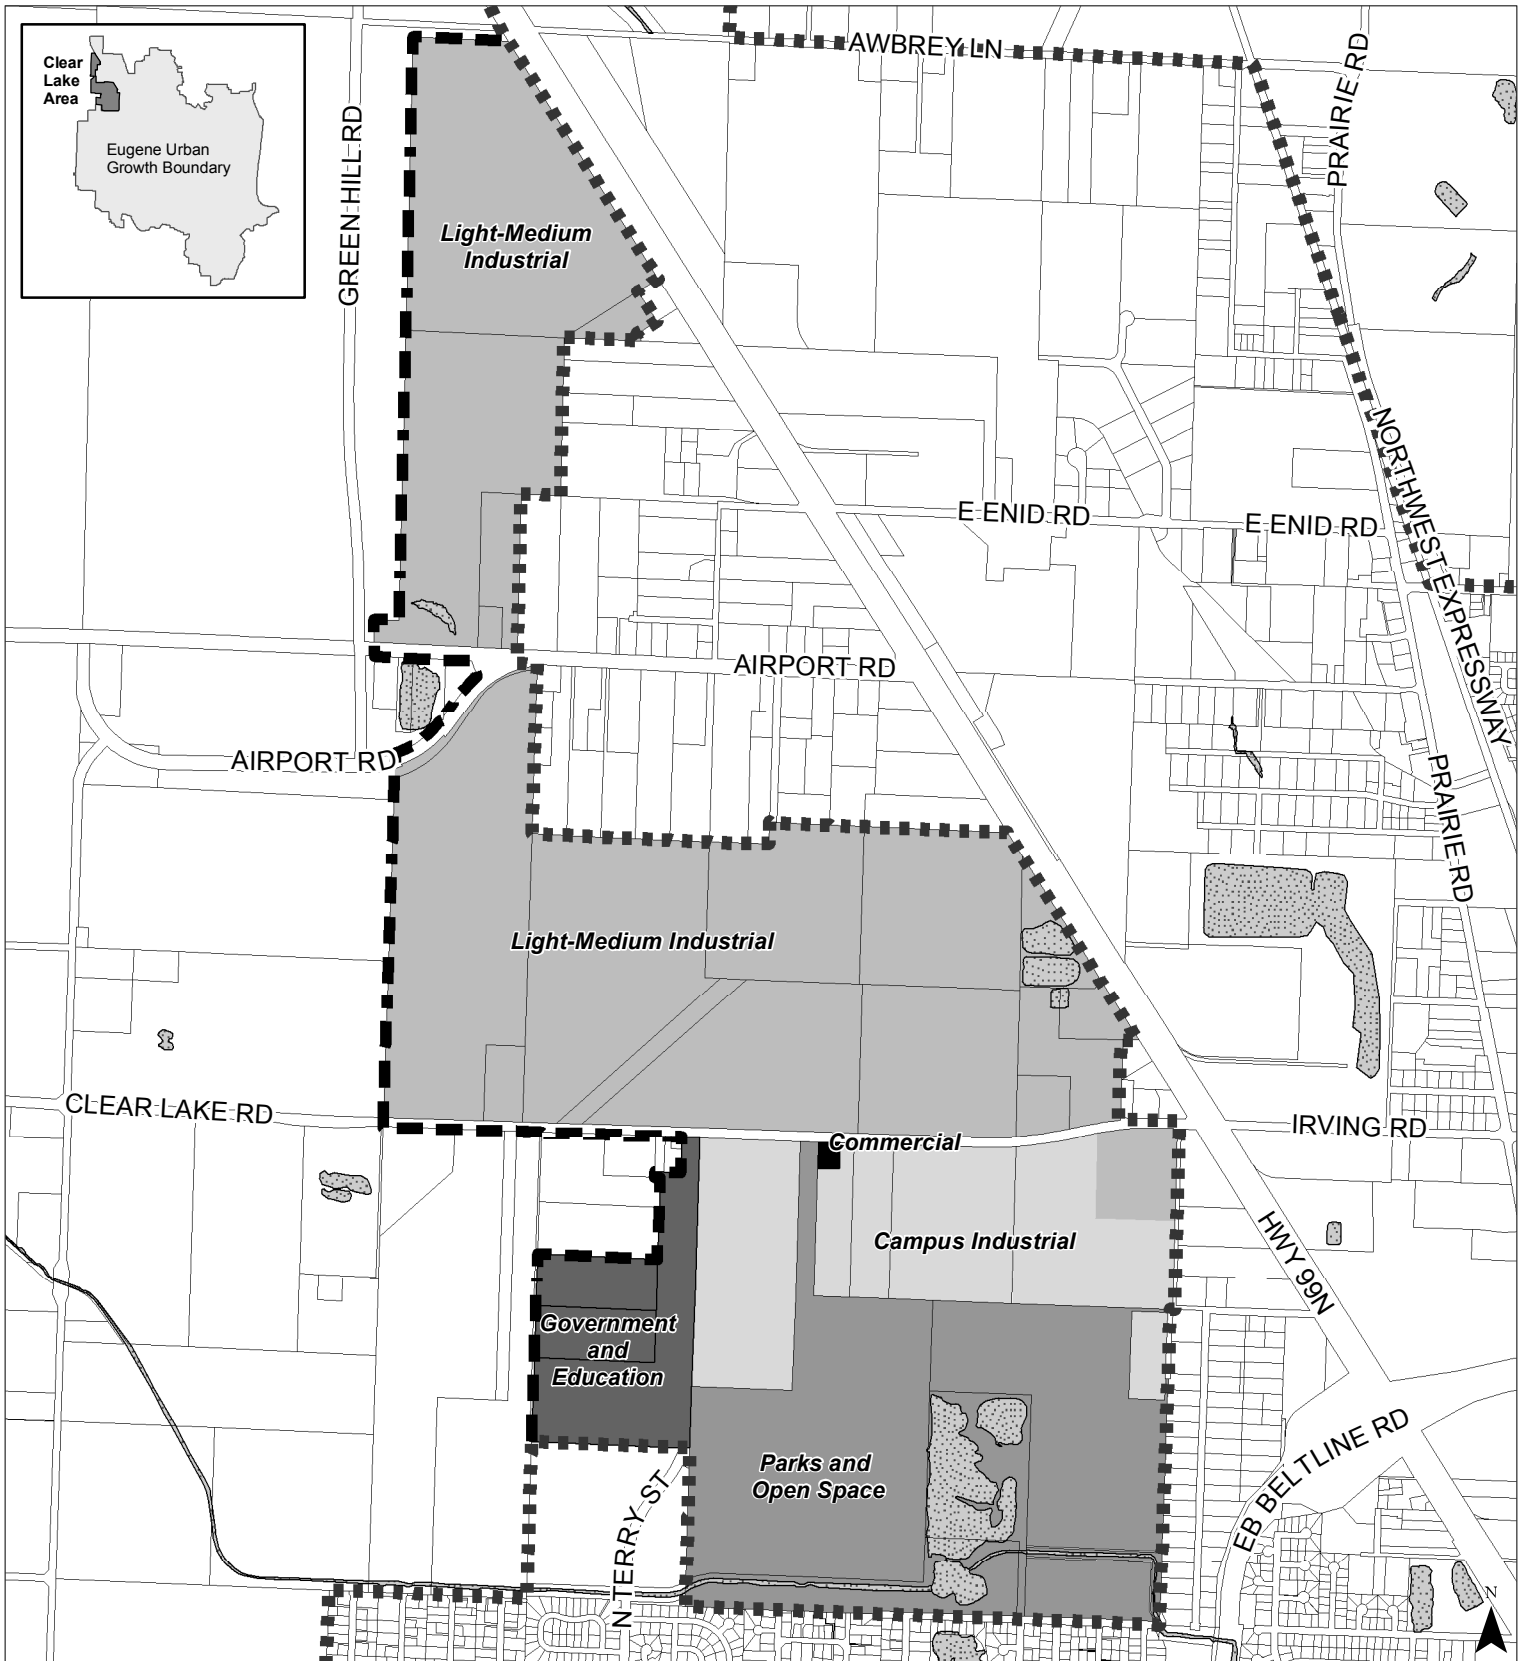

Clear Lake Area UGB Expansion Proposed Metro Plan Designations

	Urban Growth Boundary (2012)	Proposed Metro Plan Designation
	UGB Expansion Boundary	
	Tax lots	
	Water Bodies	

May 2017

Caution: This map is subject to change and for used within the scope of the May 2017 Review. This map is not suitable for legal, engineering, or surveying purposes.
Data Sources: City of Eugene, RLID.