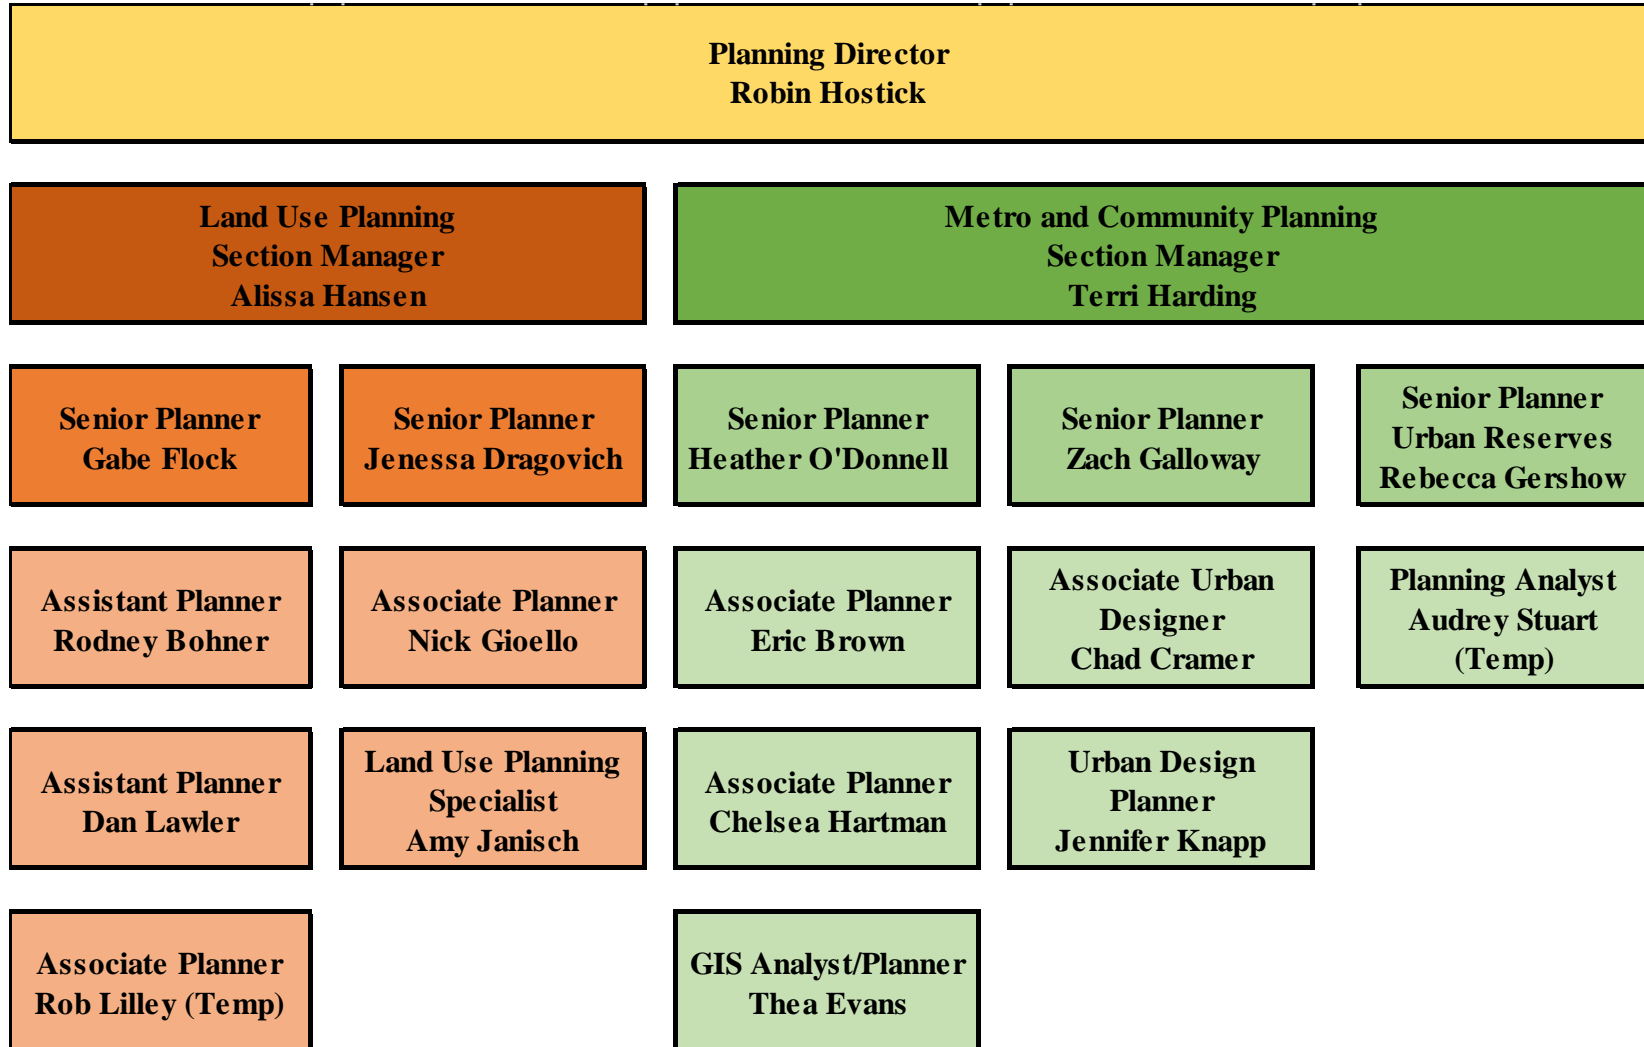

**Planning Division Organization Chart
June, 2018**

PLANNING DIVISION
Phone Numbers and Emails

<i>Name</i>	<i>Position</i>	<i>Phone</i>	<i>Email</i>
Hostick, Robin	Planning Director	541-682-5507	Robin.A.Hostick@ci.eugene.or.us
Land Use Planning Section			
Hansen, Alissa	Principal Planner	541-682-5508	Alissa.H.Hansen@ci.eugene.or.us
Dragovich, Jenessa	Senior Planner	541-682-8385	Jenessa.L.Dragovich@ci.eugene.or.us
Flock, Gabe	Senior Planner	541-682-5697	Gabriel.Flock@ci.eugene.or.us
Gioello, Nick	Associate Planner	541-682-5453	Nick.R.Gioello@ci.eugene.or.us
Lilley, Rob	Associate Planner (temp)	541-682-8404	Rob.D.Lilley@ci.eugene.or.us
Bohner, Rodney	Assistant Planner	541-682-5437	Rodney.T.Bohner@ci.eugene.or.us
Lawler, Dan	Assistant Planner	541-682-5282	Daniel.R.Lawler@ci.eugene.or.us
Janisch, Amy	Land Use Planning Specialist	541-682-5699	Amy.C.Janisch@ci.eugene.or.us
Metro/Community Planning Section			
Harding, Terri	Principal Planner	541-682-5635	Terri.L.Harding@ci.eugene.or.us
Galloway, Zach	Senior Planner	541-682-5485	Zach.A.Galloway@ci.eugene.or.us
Gershow, Rebecca	Senior Planner Urban Reserves	541-682-8816	Rebecca.F.Gershow@ci.eugene.or.us
O'Donnell, Heather	Senior Planner	541-682-5488	Heather.M.ODonnell@ci.eugene.or.us
Brown, Eric	Associate Planner	541-682-5208	Eric.G.Brown@ci.eugene.or.us
Cramer, Chad	Associate Urban Designer	541-682-5561	Chad.R.Cramer@ci.eugene.or.us
Evans, Thea	GIS Analyst/Planner	541-682-6035	Thea.D.Evans@ci.eugene.or.us
Hartman, Chelsea	Associate Planner	541-682-5686	Chelsea.E.Hartman@ci.eugene.or.us
Knapp, Jennifer	Urban Design Planner	541-682-5445	Jennifer.L.Knapp@ci.eugene.or.us
Stuart, Audrey	Planning Analyst (temp)	541-682-5461	Audrey.V.Stuart@ci.eugene.or.us