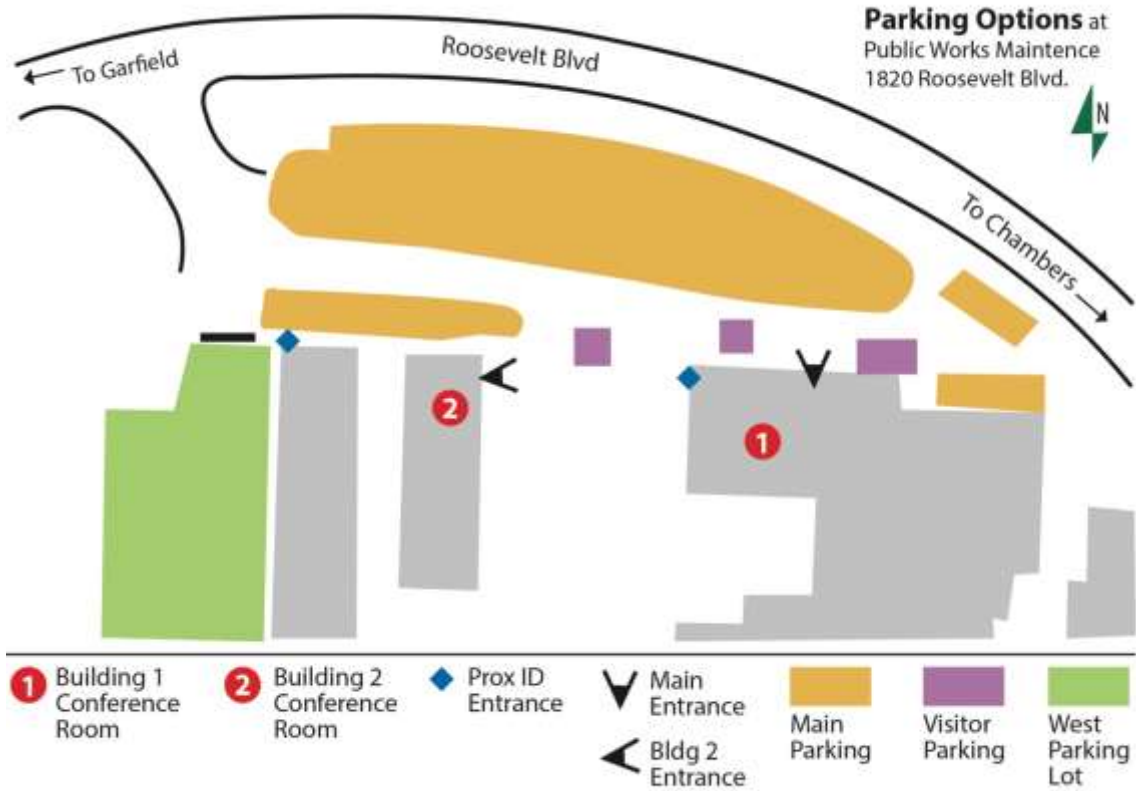

Roosevelt Yard Directional Map

Directions from I-5 north and south

Merge onto I-105 West/OR-126 West via Exit 194B toward Eugene.
Take ramp for OR-99 North/ OR-126 West exit toward Florence.
Bear right onto W 6th Ave./OR-126/OR-99 North.
Turn right onto Chambers Street.
Take the third left onto Roosevelt Blvd.
1820 Roosevelt Blvd is on the left
*if you reach Garfield you have gone too far

Directions from the Eugene Airport

Start going northeast on Lockheed Dr.
Bear right to stay on Lockheed Dr.
Turn right onto Northrop Dr.
Keep straight Northrop Dr. becomes Douglas Dr.
Keep straight Douglas Dr. becomes Airport Rd.
Turn right onto Highway 99 North/ OR-994 for
Turn Left onto Roosevelt Blvd
1820 Roosevelt Blvd is on the right
*Destination past Garfield