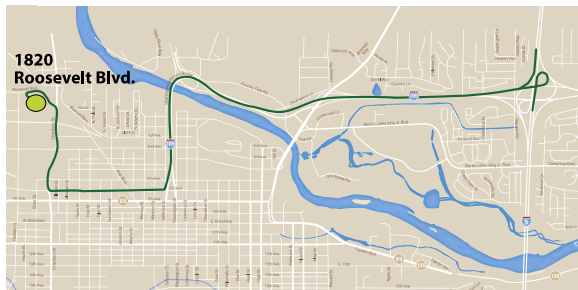

Roosevelt Yard Directional Map

Directions from I-5 north and south

Merge onto I-105 West/OR-126 West via Exit 194B toward Eugene.
Take ramp for OR-99 North/ OR-126 West exit toward Florence.
Bear right onto W 6th Ave./OR-126/OR-99 North.
Turn right onto Chambers Street.
Take the third left onto Roosevelt Blvd.
1820 Roosevelt Blvd is on the left
*if you reach Garfield you have gone too far

Directions from the Eugene Airport

Start going northeast on Lockheed Dr.
Bear right to stay on Lockheed Dr.
Turn right onto Northrop Dr.
Keep straight Northrop Dr. becomes Douglas Dr.
Keep straight Douglas Dr. becomes Airport Rd.
Turn right onto Highway 99 North/ OR-994 for
Turn Left onto Roosevelt Blvd
1820 Roosevelt Blvd is on the right
*Destination past Garfield