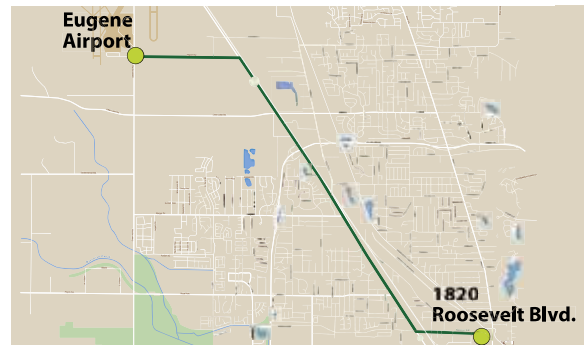

Roosevelt Yard Directional Map

Directions from I-5 north and south

Merge onto I-105 West/OR-126 West via Exit 194B toward Eugene.
Take ramp for OR-99 North/ OR-126 West exit toward Florence.
Bear right onto W 6th Ave./OR-126/OR-99 North.
Turn right onto Chambers Street.
Take the third left onto Roosevelt Blvd.
1820 Roosevelt Blvd is on the left
*if you reach Garfield you have gone too far

Directions from the Eugene Airport

Start going northeast on Lockheed Dr.
Bear right to stay on Lockheed Dr.
Turn right onto Northrop Dr.
Keep straight Northrop Dr. becomes Douglas Dr.
Keep straight Douglas Dr. becomes Airport Rd.
Turn right onto Highway 99 North/ OR-994 for
Turn Left onto Roosevelt Blvd
1820 Roosevelt Blvd is on the right
*Destination past Garfield