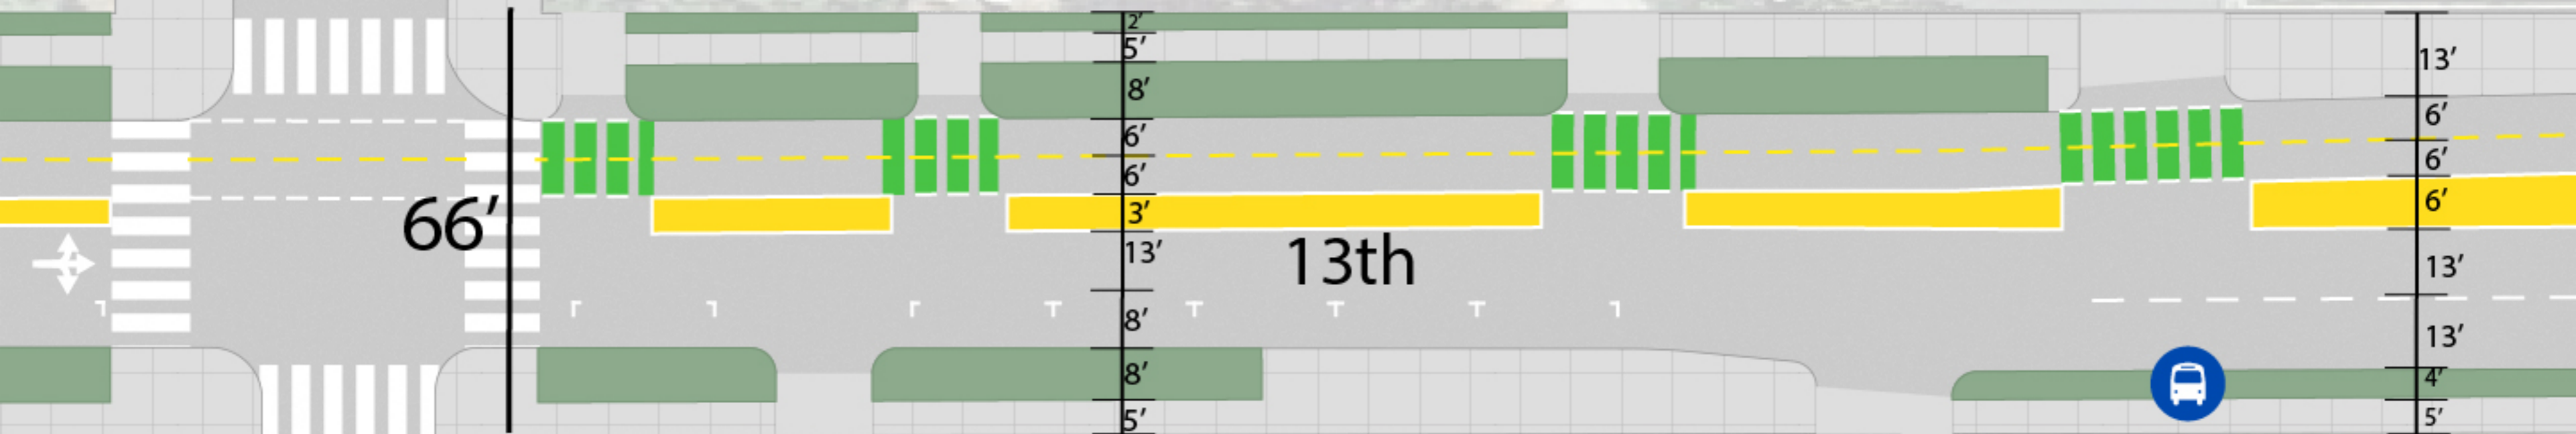

Ferry

Ferry to Patterson

Street Cross Section

N | 6' | 6' | 3' | 13' | 8' | S

Street Cross Section

N | 6' | 6' | 6' | 13' | 13' | S