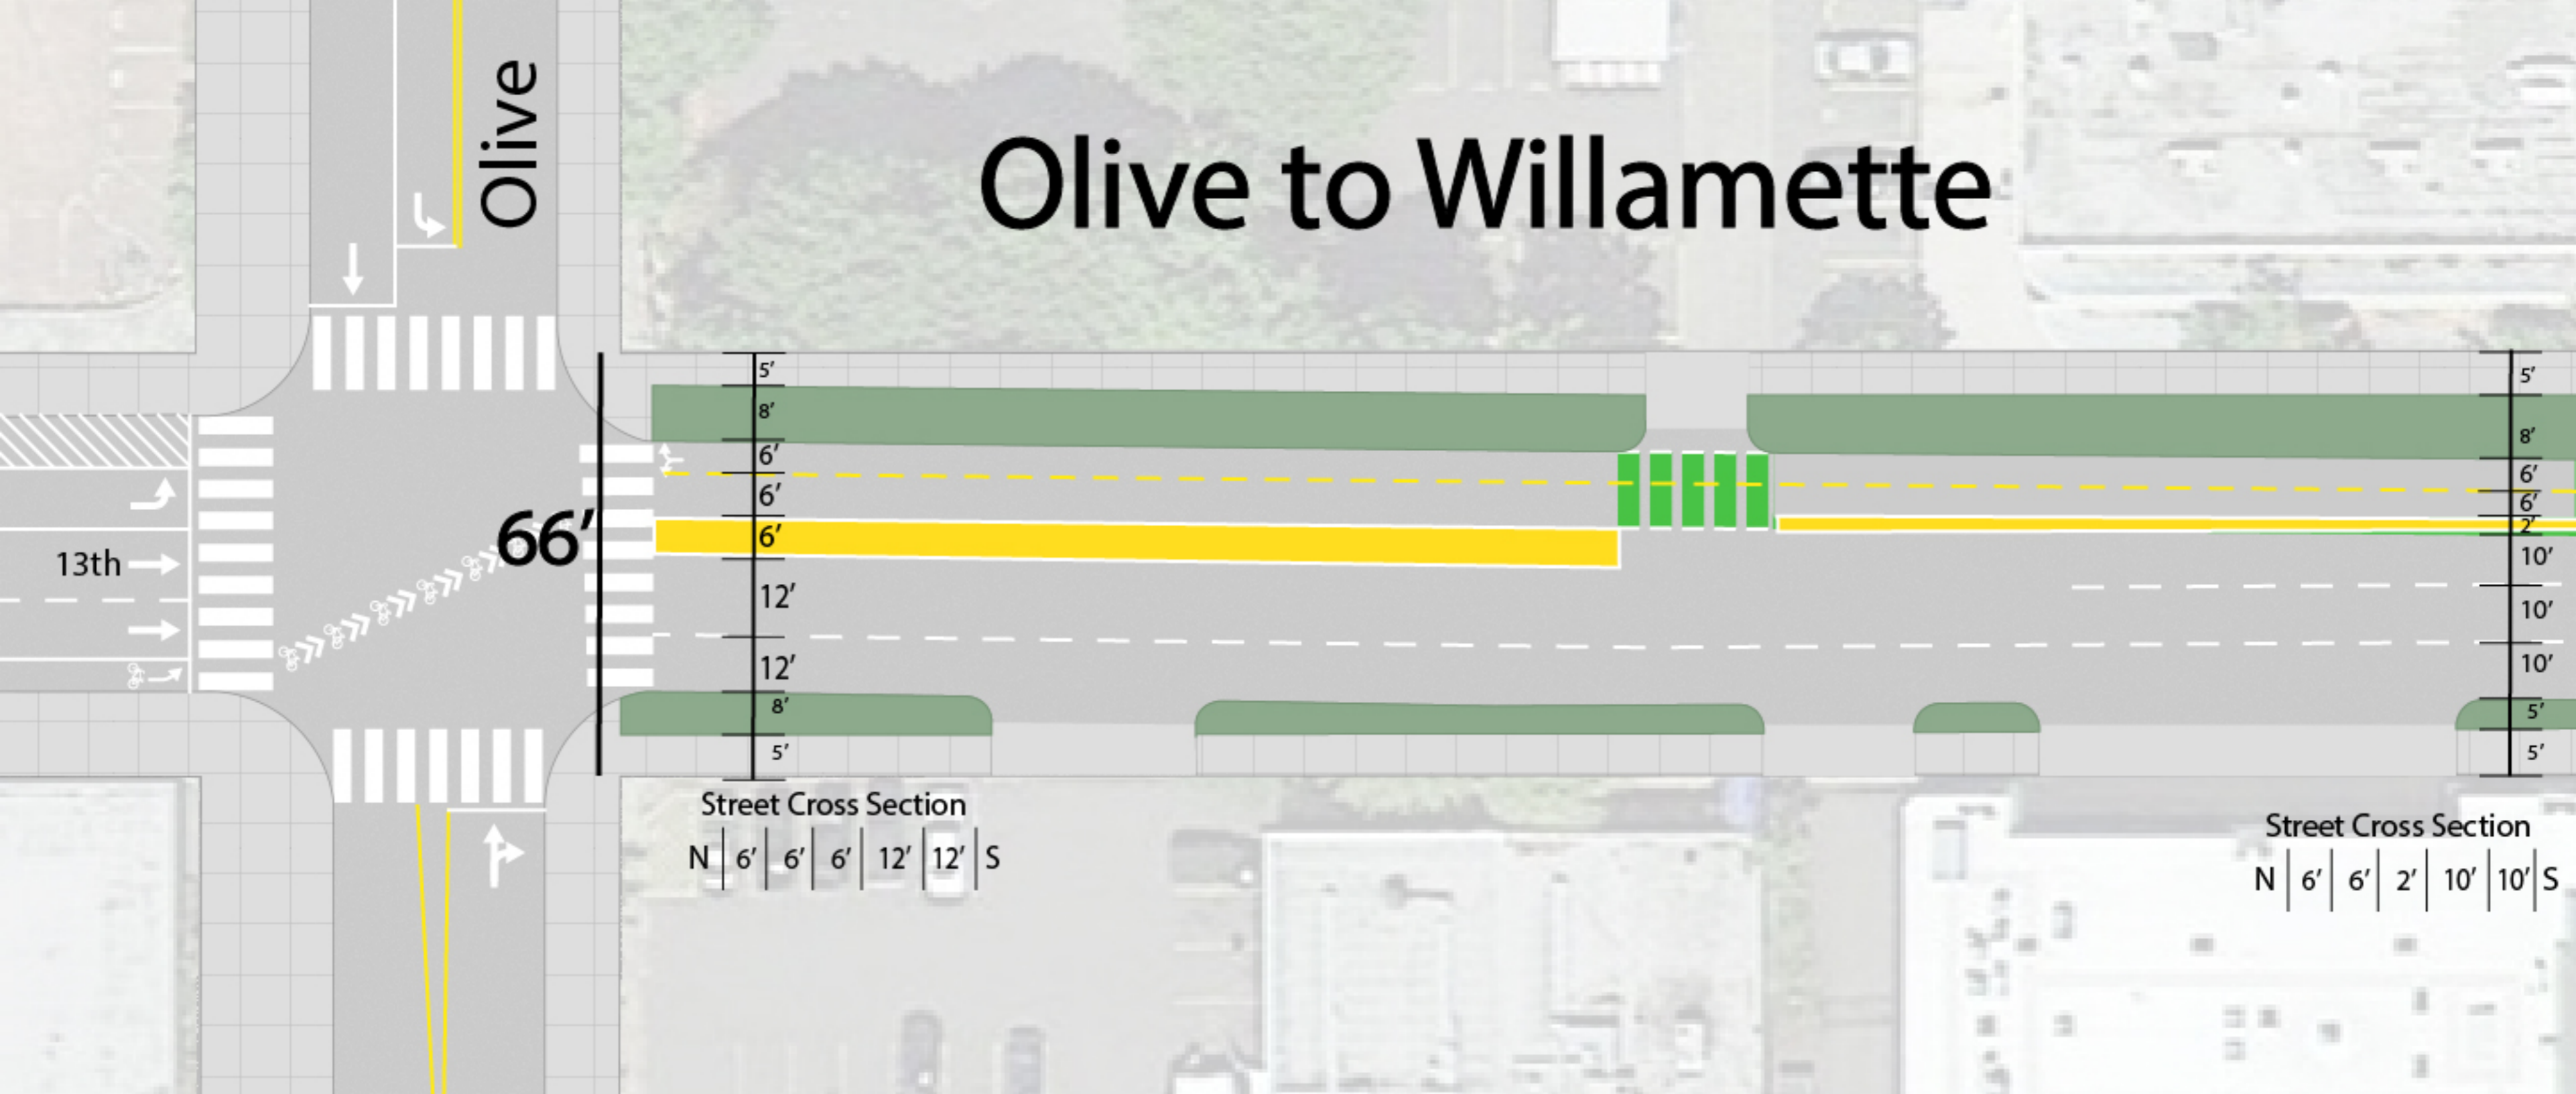

Olive to Willamette

Olive

13th

66'

Street Cross Section
N | 6' | 6' | 6' | 12' | 12' | S

Street Cross Section
N | 6' | 6' | 2' | 10' | 10' | S