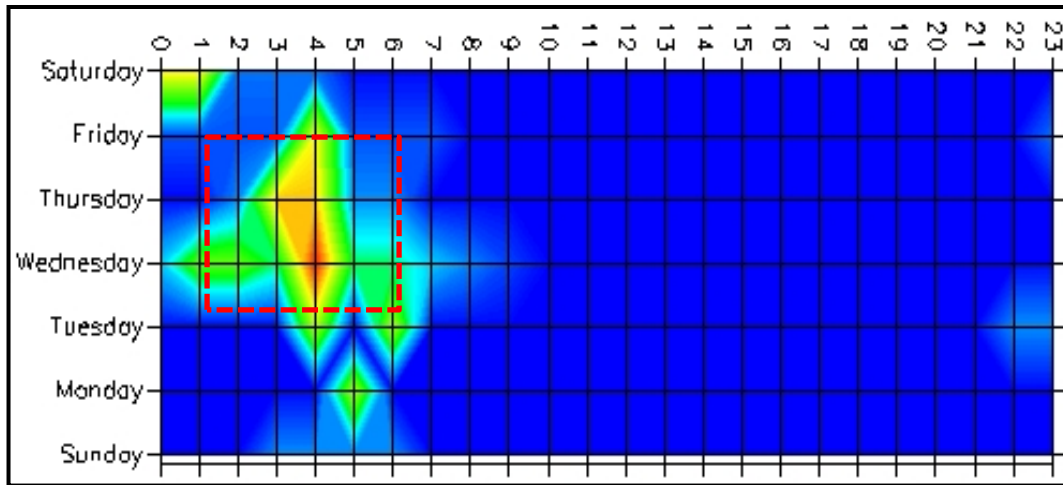

# Occupied Burglaries Time Analysis

PROTECT.SERVE.CARE.

**17 Burglaries in 12 days (1.4 per day/8.5 per week)**  
**Wednesday- Friday between 2am- 6am**  
**Spike on Wednesdays between 3am- 5am**  
**MO/ Unsecured windows and doors, will enter victims bedroom**  
**Stolen Property includes small electronics, Purses/Wallets**