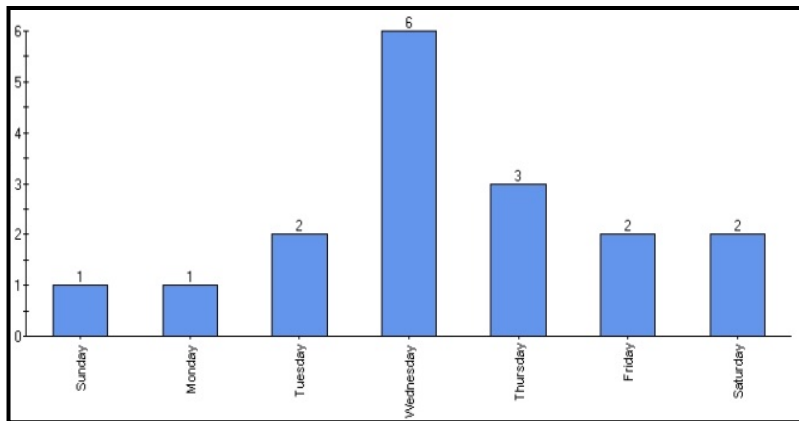

# Occupied Burglaries Time Analysis

PROTECT.SERVE.CARE.

**17 Burglaries in 12 days (1.4 per day/8.5 per week)**  
**Wednesday- Friday between 2am- 6am**  
**Spike on Wednesdays between 3am- 5am**  
**MO/ Unsecured windows and doors, will enter victims bedroom**  
**Stolen Property includes small electronics, Purses/Wallets**