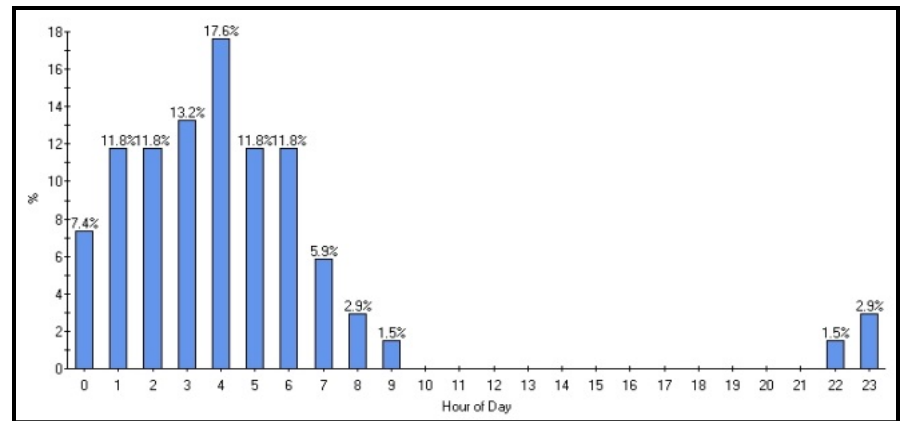

# Occupied Burglaries Time Analysis

PROTECT.SERVE.CARE.

**17 Burglaries in 12 days (1.4 per day/8.5 per week)**  
**Wednesday- Friday between 2am- 6am**  
**Spike on Wednesdays between 3am- 5am**  
**MO/ Unsecured windows and doors, will enter victims bedroom**  
**Stolen Property includes small electronics, Purses/Wallets**