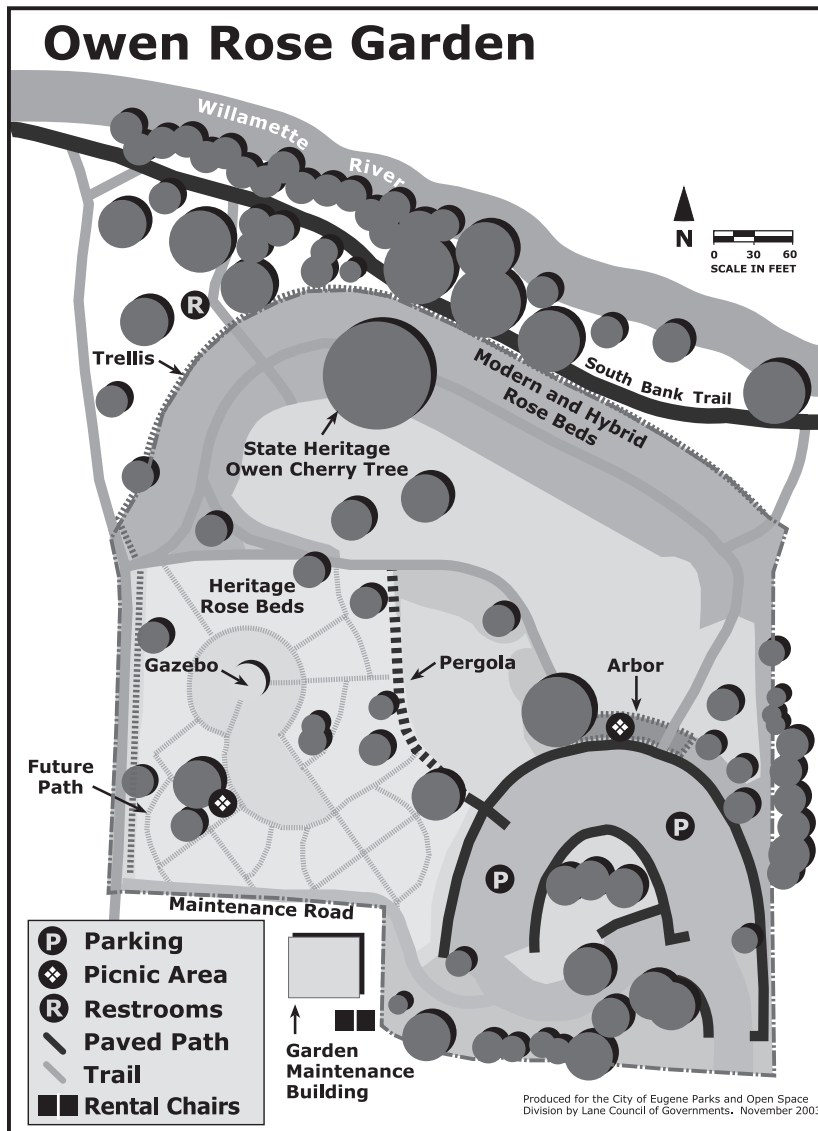

OWEN ROSE GARDEN

General Information

Owen Rose Garden is available to rent for small weddings and other family gatherings. The maximum group size allowed is 50 people. Gatherings are typically held in the grassy area of the park near the cherry tree or in the gazebo. The gazebo is 28' in diameter. The garden can be reserved for a three-hour block of time. (Typically, one hour is used for set-up, one hour for the ceremony, and one hour for clean-up.) The street address for Owen Rose Garden is: 300 North Jefferson Street, Eugene, Oregon.

There are three small shelters at the entrance (arbor) of the Owen Rose Garden which are available for picnics. Each shelter is equipped with one picnic table. The maximum group size for the entrance/arbor area is 30 people. Electricity and water is NOT available at this site.

Park hours are 6 a.m. - 11 p.m.

Park Amenities

Electricity is available at the gazebo.

Fifty dark green chairs are available for rent. The event planner is responsible to set up and take down the chairs. Chairs cannot be placed in any locations other than on turf and hard surface areas. The chairs are located in a shed on the east side of the fenced storage area in the garden. The key for unlocking and locking the gate of the storage area and the shed may be picked up at 1820 Roosevelt Blvd. Monday through Friday from 8 a.m. to 5 p.m. just prior to the event. The same key also unlocks the electrical outlet boxes in the gazebo. It is the renter's responsibility to return the key on the first business day following the event. If the key is not returned, part or all of the deposit may be held.

Refer to *Guidelines for Park Rentals and Park and Open Space Rules* or call (541) 682-4800.

Directions

Travel to the north end of Jefferson Street or access the garden from the riverfront bike path on the South Bank Trail.