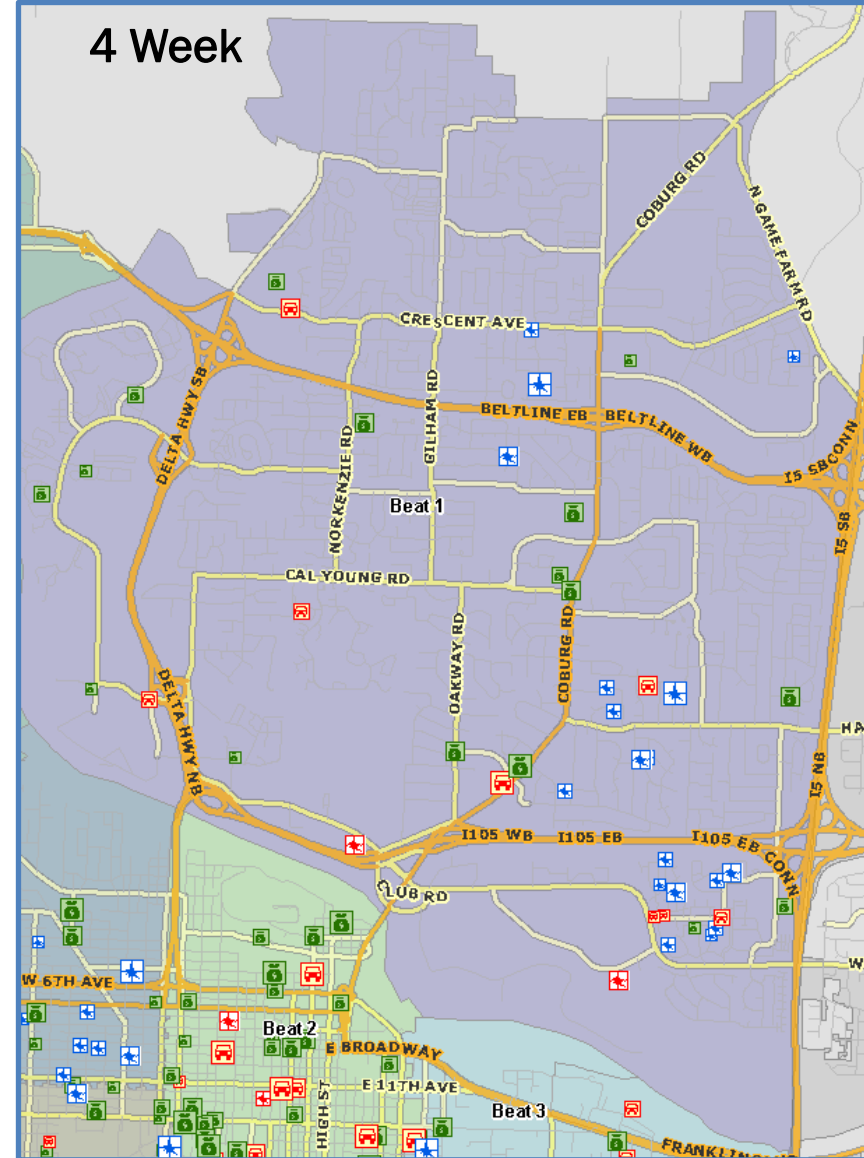

# This Week City Wide

PROTECT. SERVE. CARE.

	Last Week	This Week	Diff
Res Burgs	22	13	-9
Com Burgs	5	0	-5
UUV's	22	27	5
Car Clouts	51	14	-37

Not including 9 log calls  
(21 as of 1015 on 10/30)

# East Side Beat 1

1 Week

4 Week

PROTECT. SERVE. CARE.

# East Side Beat 2

PROTECT.SERVE.CARE.

# East Side Beat 3

PROTECT.SERVE.CARE.