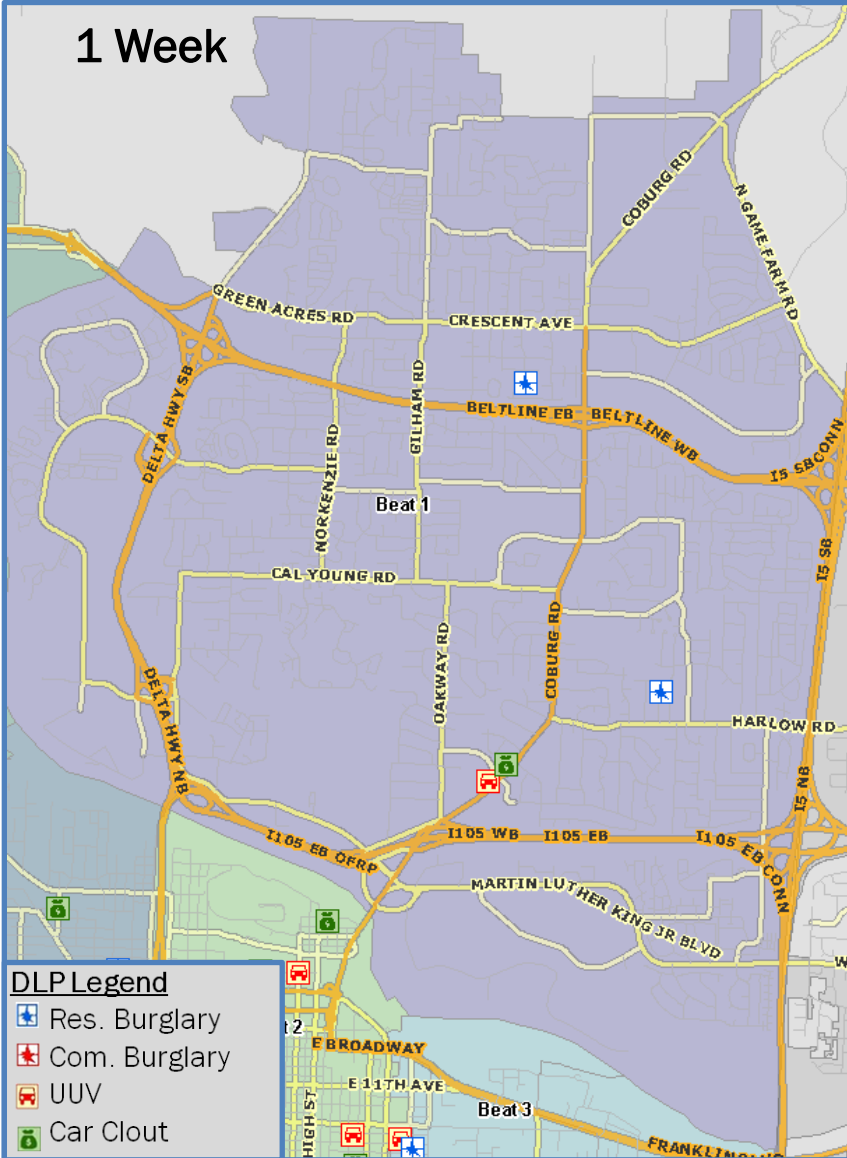

# This Week City Wide

PROTECT. SERVE. CARE.

	Last Week	This Week	Diff
Res Burgs	22	13	-9
Com Burgs	5	0	-5
UUV's	22	27	5
Car Clouts	51	14	-37

Not including 9 log calls  
(21 as of 1015 on 10/30)

# East Side Beat 1

1 Week

4 Week

PROTECT. SERVE. CARE.

# East Side Beat 2

PROTECT.SERVE.CARE.

# East Side Beat 3

PROTECT.SERVE.CARE.