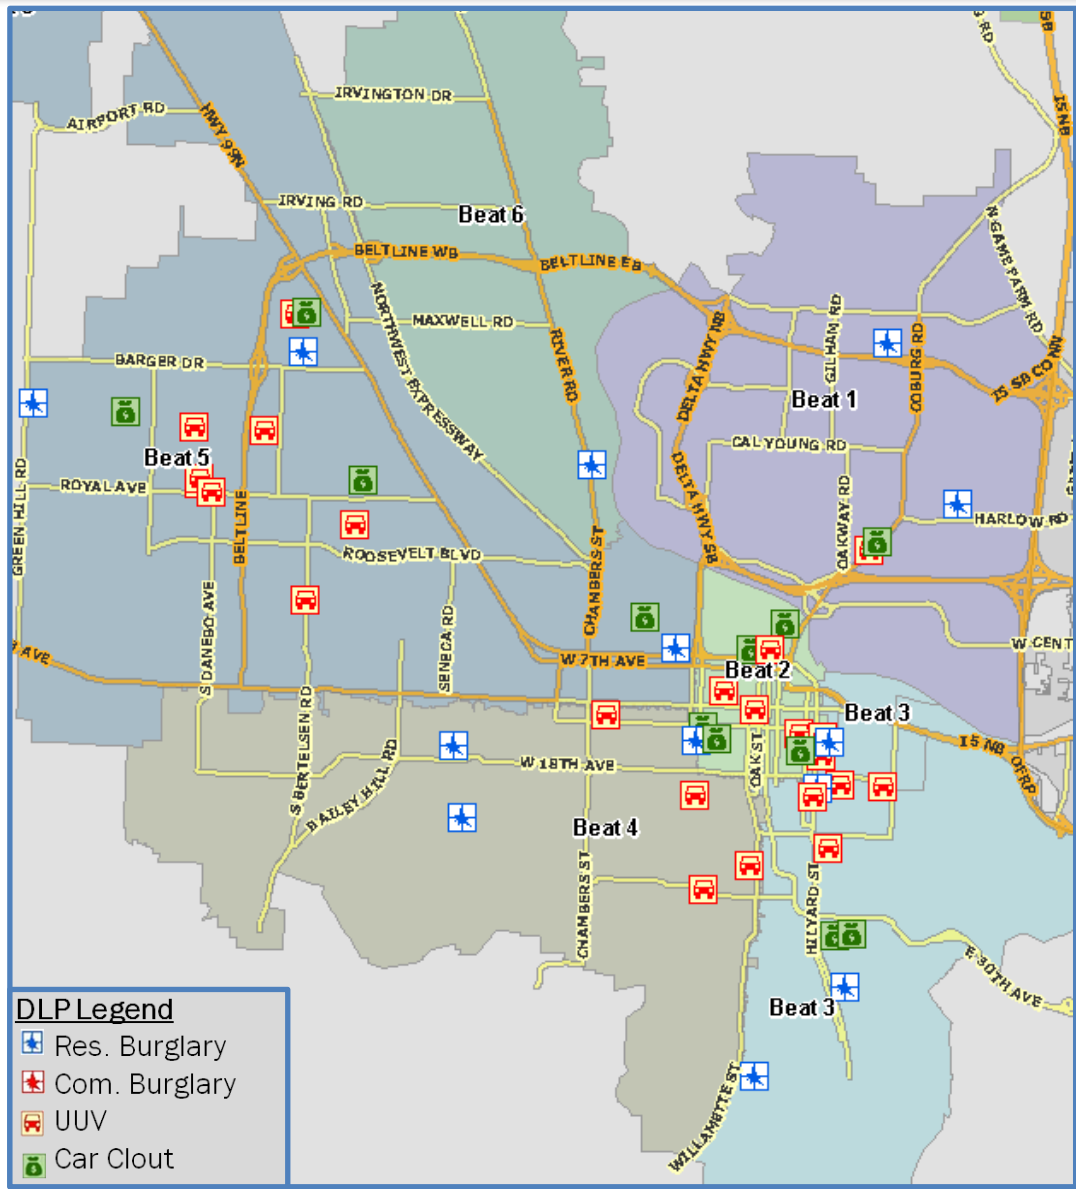

# This Week City Wide

PROTECT. SERVE. CARE.

	Last Week	This Week	Diff
Res Burgs	22	13	-9
Com Burgs	5	0	-5
UUV's	22	27	5
Car Clouts	51	14	-37

Not including 9 log calls  
(21 as of 1015 on 10/30)

# East Side Beat 1

1 Week

4 Week

PROTECT. SERVE. CARE.

# East Side Beat 2

PROTECT.SERVE.CARE.

# East Side Beat 3

PROTECT.SERVE.CARE.