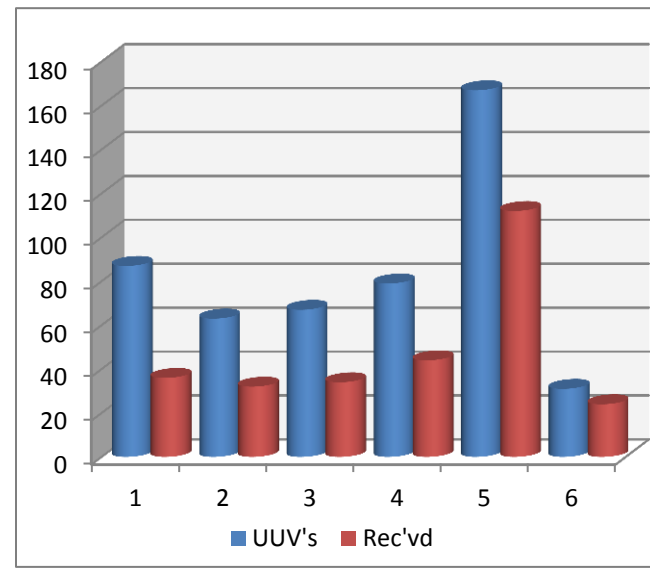

# UUV Stolen and Recovered

PROTECT. SERVE. CARE.

Jan 1 - Oct 30, 2013	
Beat	Rec'vd
1	13%
2	11%
3	12%
4	16%
5	40%
6	8%