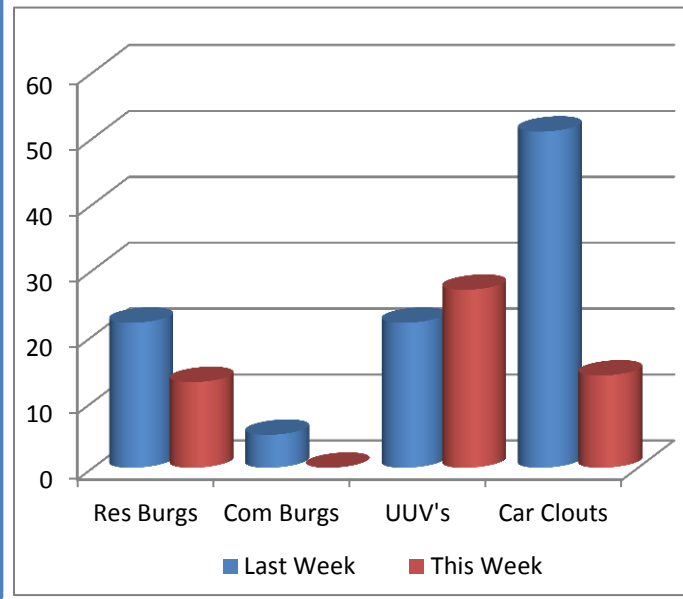

Last Week	This Week	Diff
Res Burgs	22	13	-9
Com Burgs	5	0	-5
UUV's	22	27	5
Car Clouts	51	14	-37

Not including 9 log calls
(21 as of 1015 on 10/30)