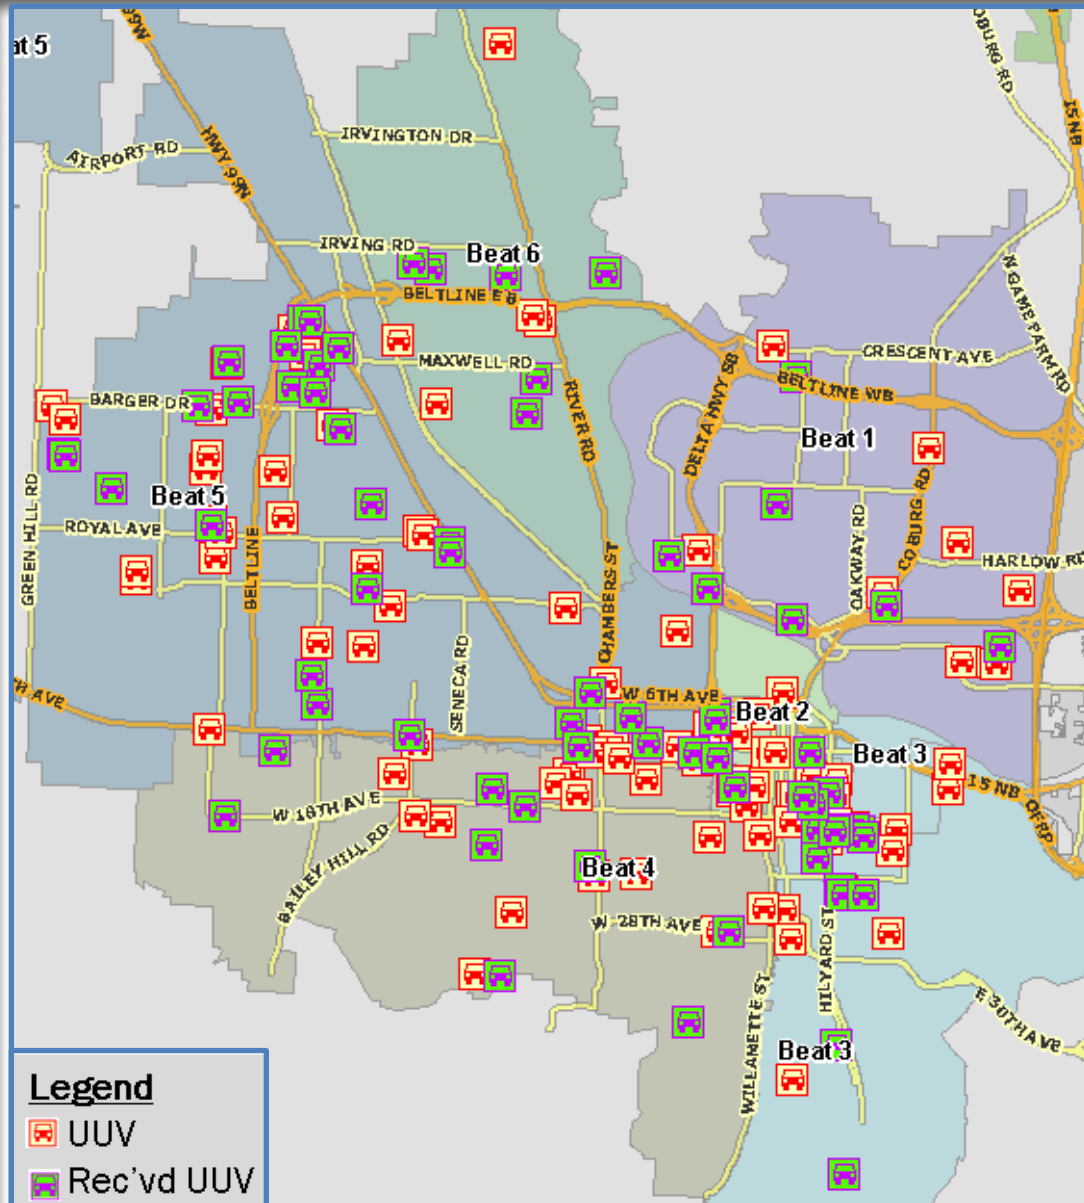

UUV Stolen and Recovered

PROTECT. SERVE. CARE.