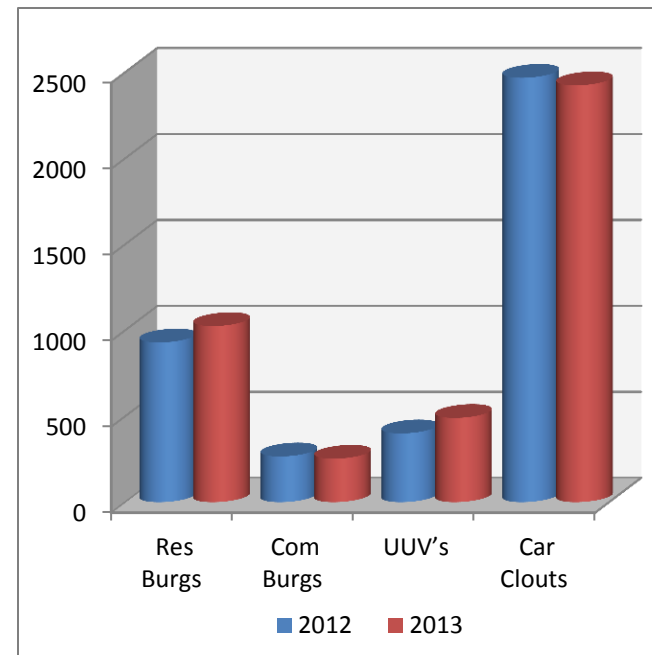

YTD	2012	2013	Diff	% Chg
Res Burgs	929	1024	95	<u>10.2%</u>
Com Burgs	266	253	-13	-4.89%
UUV's	400	490	90	<u>22.5%</u>
Car Clouts	2468	2424	-44	-1.78%