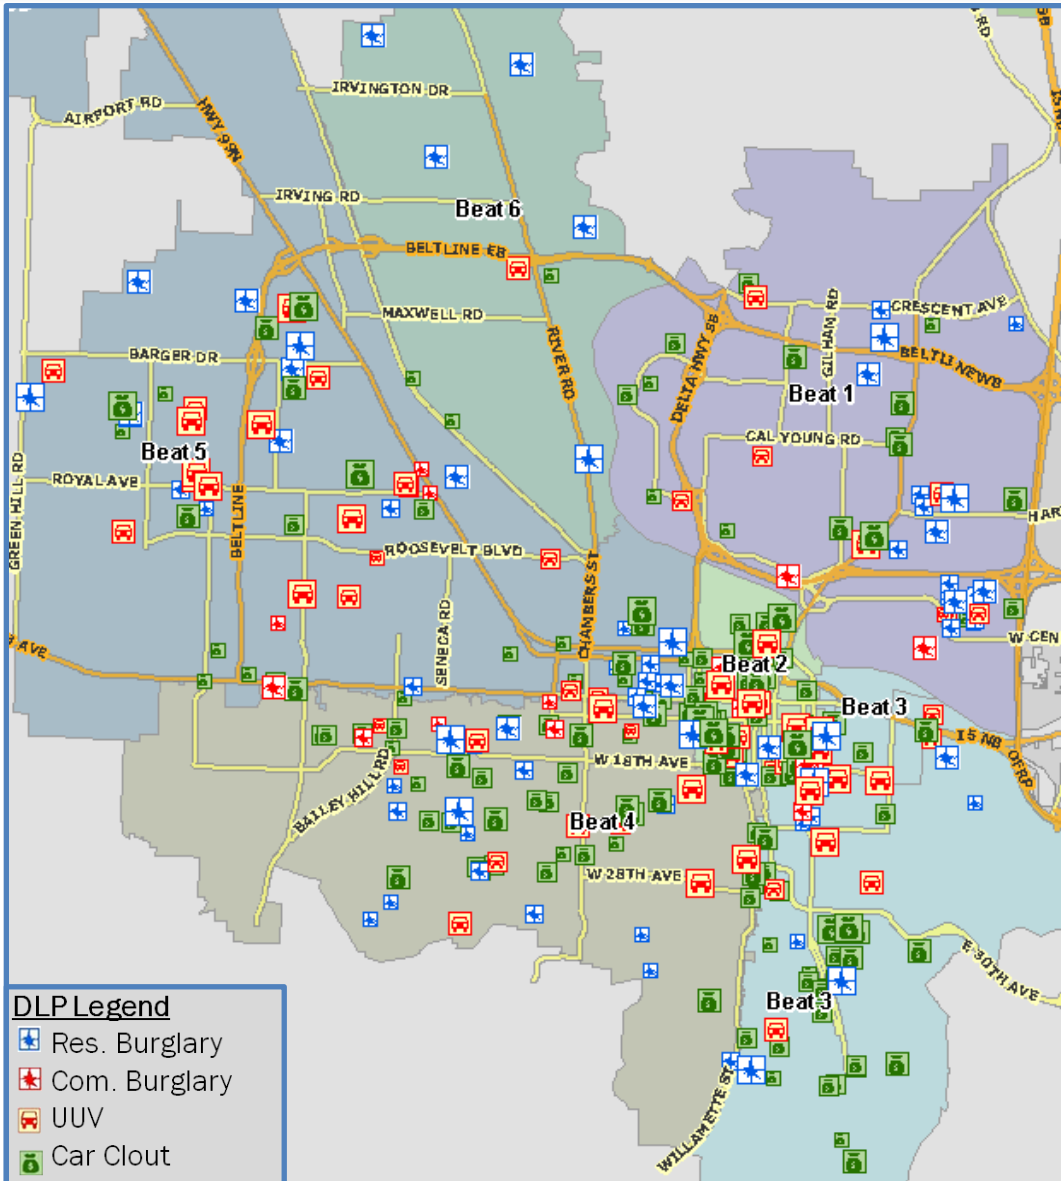

Four Weeks City Wide/YTD Numbers

PROTECT. SERVE. CARE.