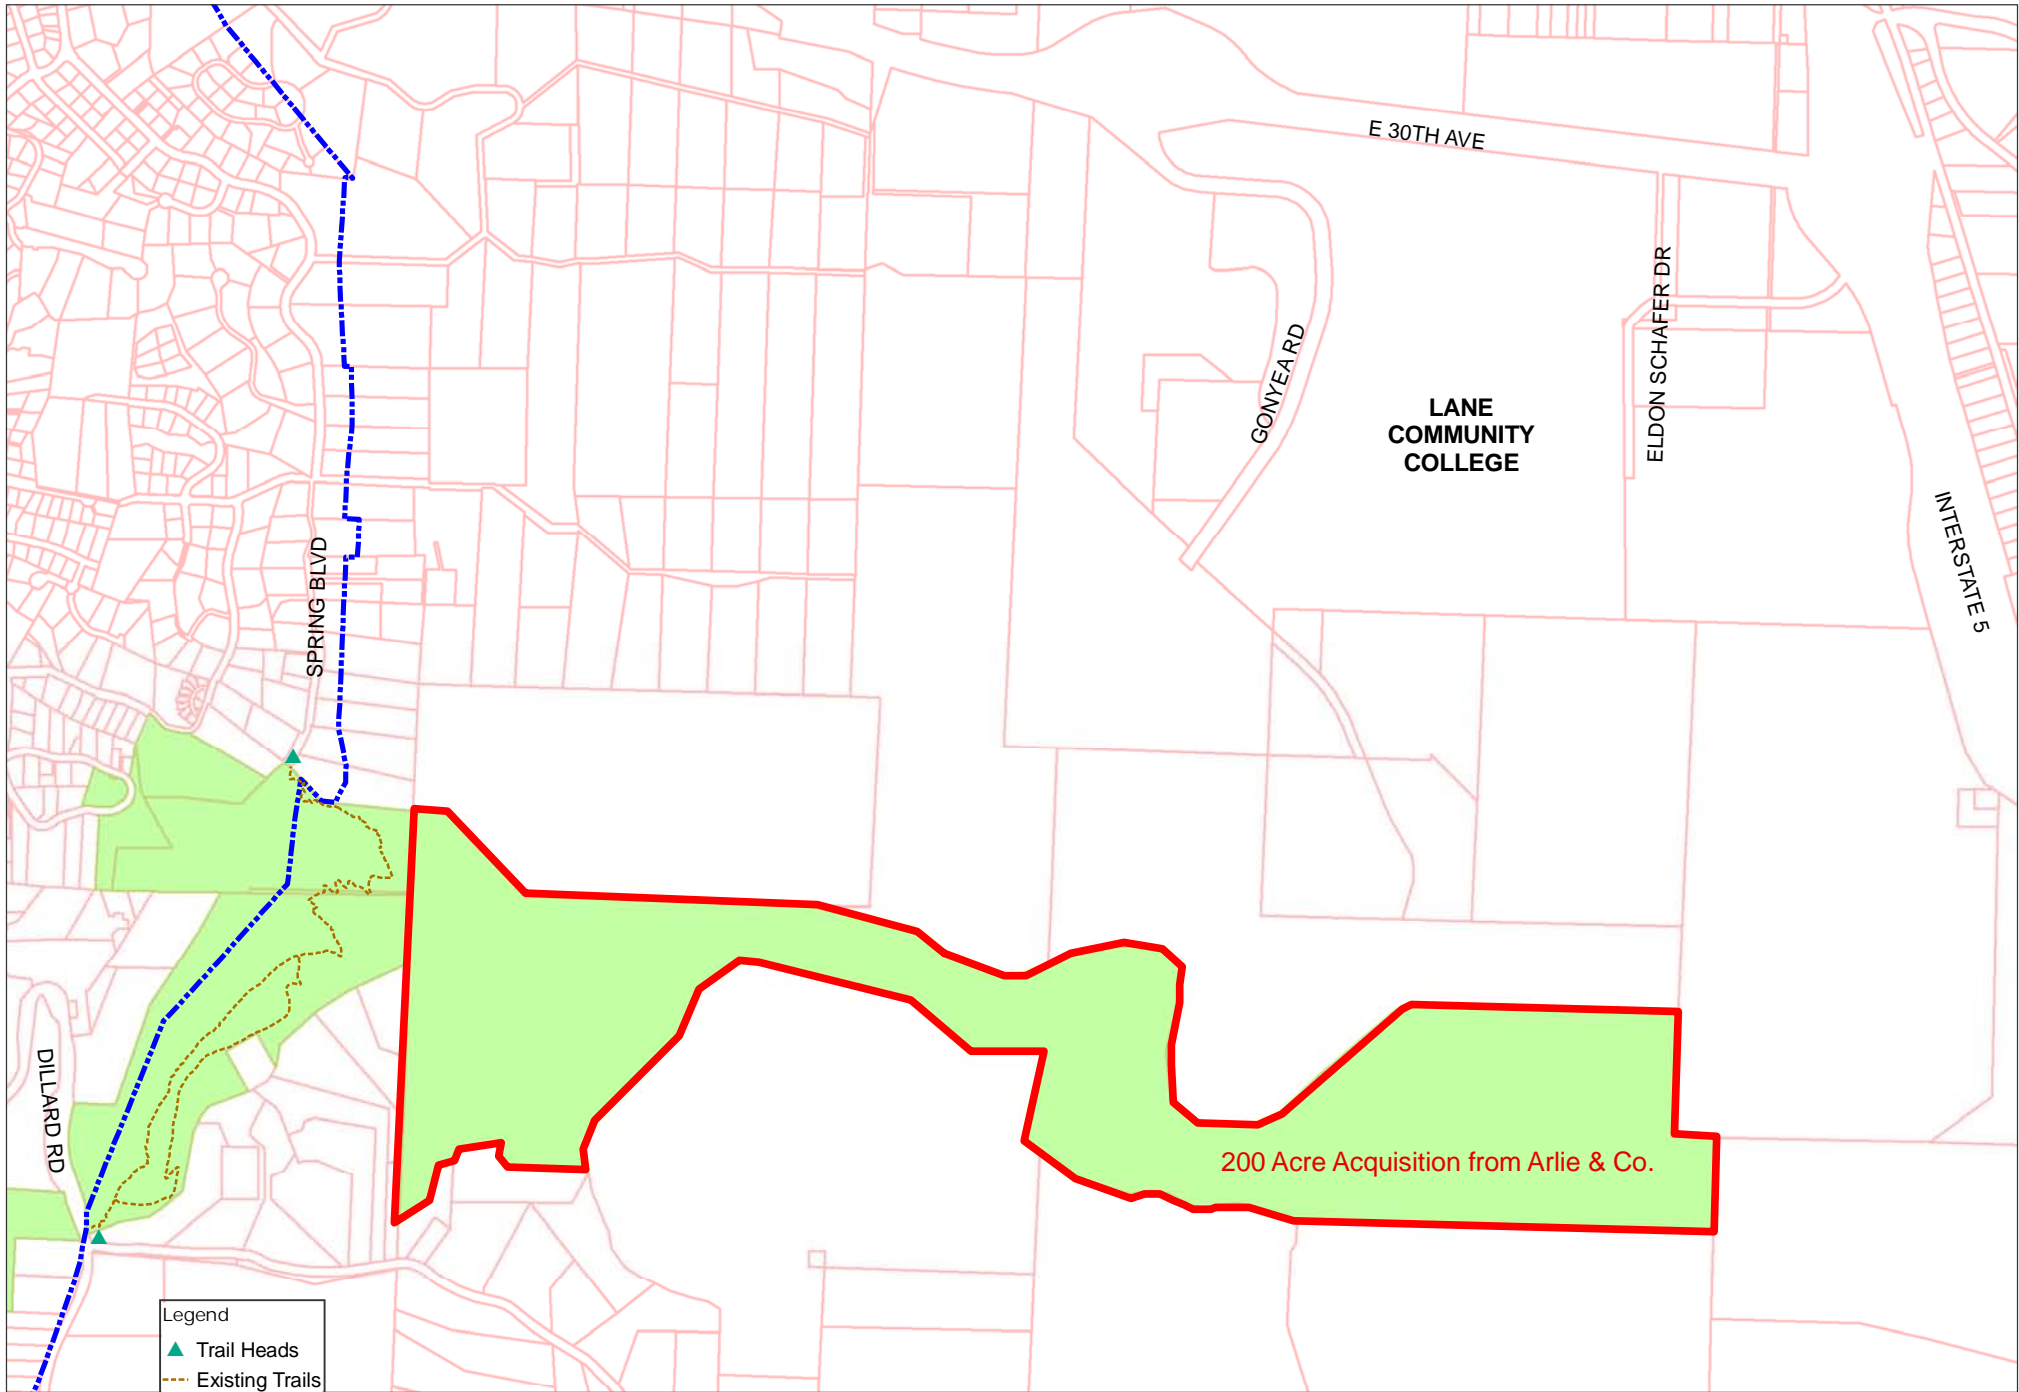

# Ridgeline Park - East Ridge Extension

April 9, 2009

- Legend
- ▲ Trail Heads
  - Existing Trails
  - Parks
  - Taxlots
  - Eugene UGB

1 inch = 1,200 feet

Caution:  
This map is based on  
imprecise source data, subject  
to change, and for general