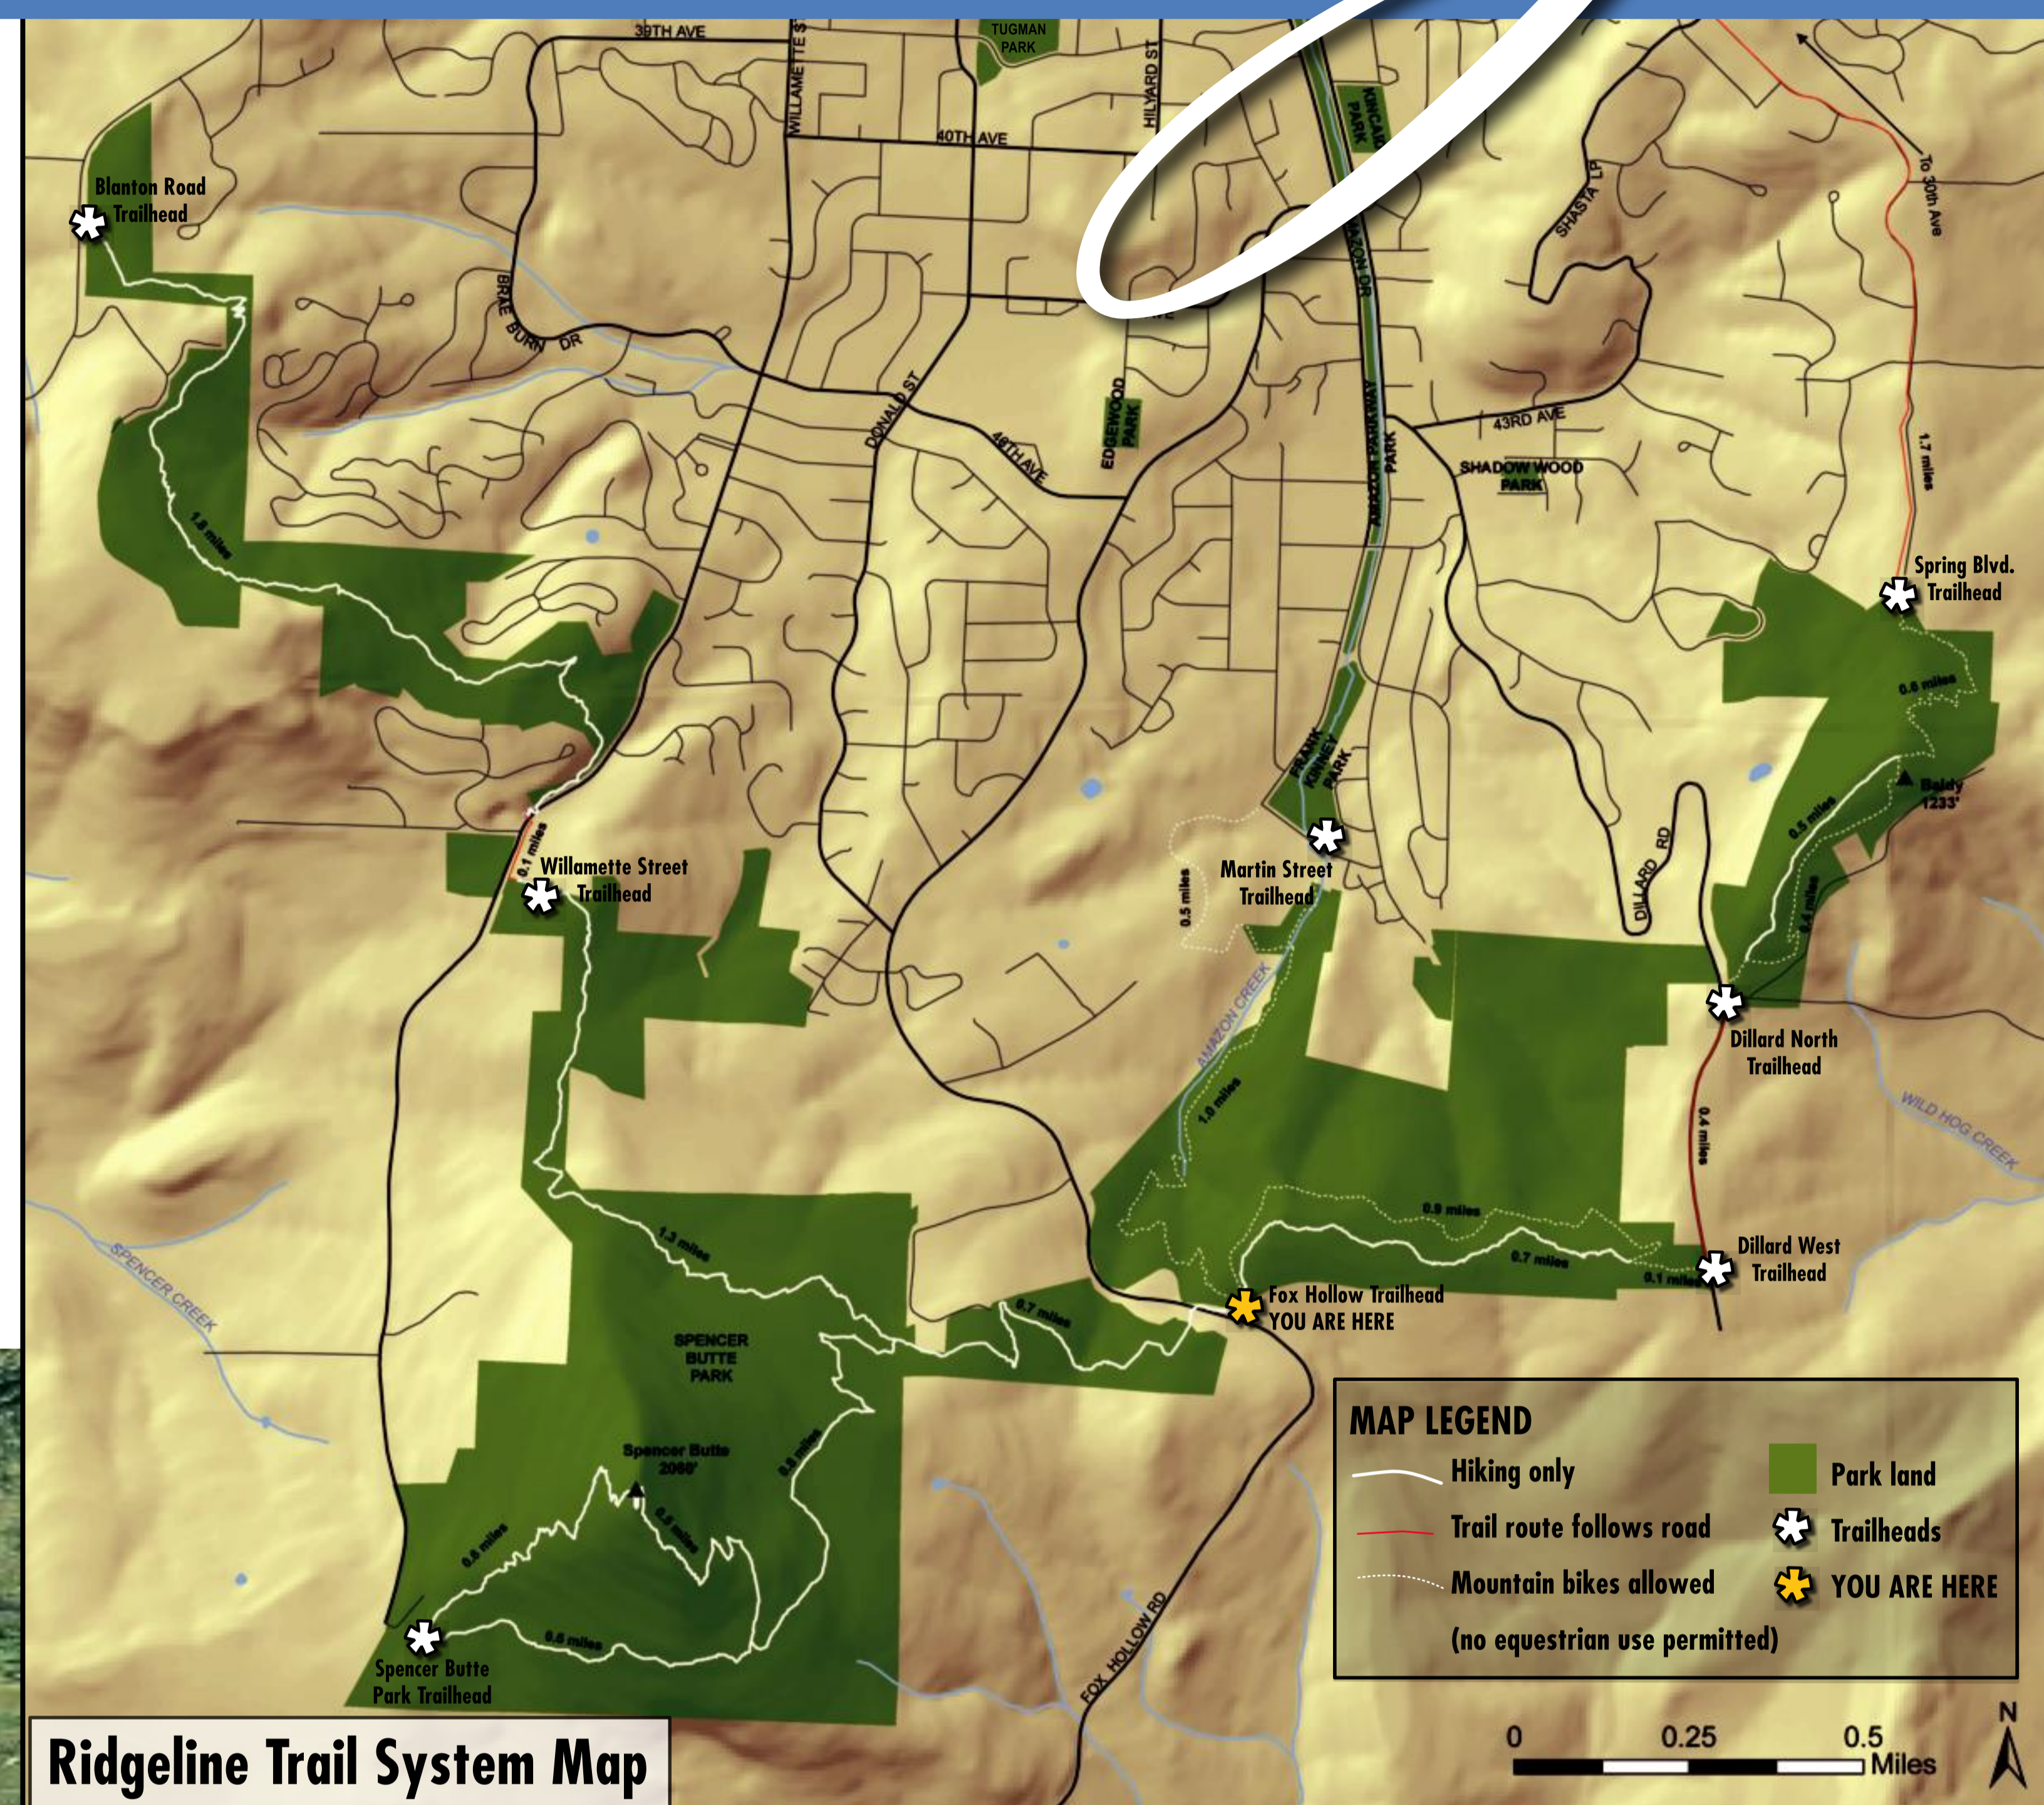

Ridgeline Trail System

www.eugene-or.gov/parks

Welcome to the FOX HOLLOW TRAILHEAD

- Mountain bikes please yield to hikers
- Please respect plants and wildlife - stay on designated trails
- Leaves of three (poison oak), let them be
- Leave no trace, please pack out your trash
- For trail maintenance issues or volunteer opportunities, please call 682-4800
- Invasive weeds are everywhere - please clean your boots and gear before you hike

Ridgeline Trail System Map