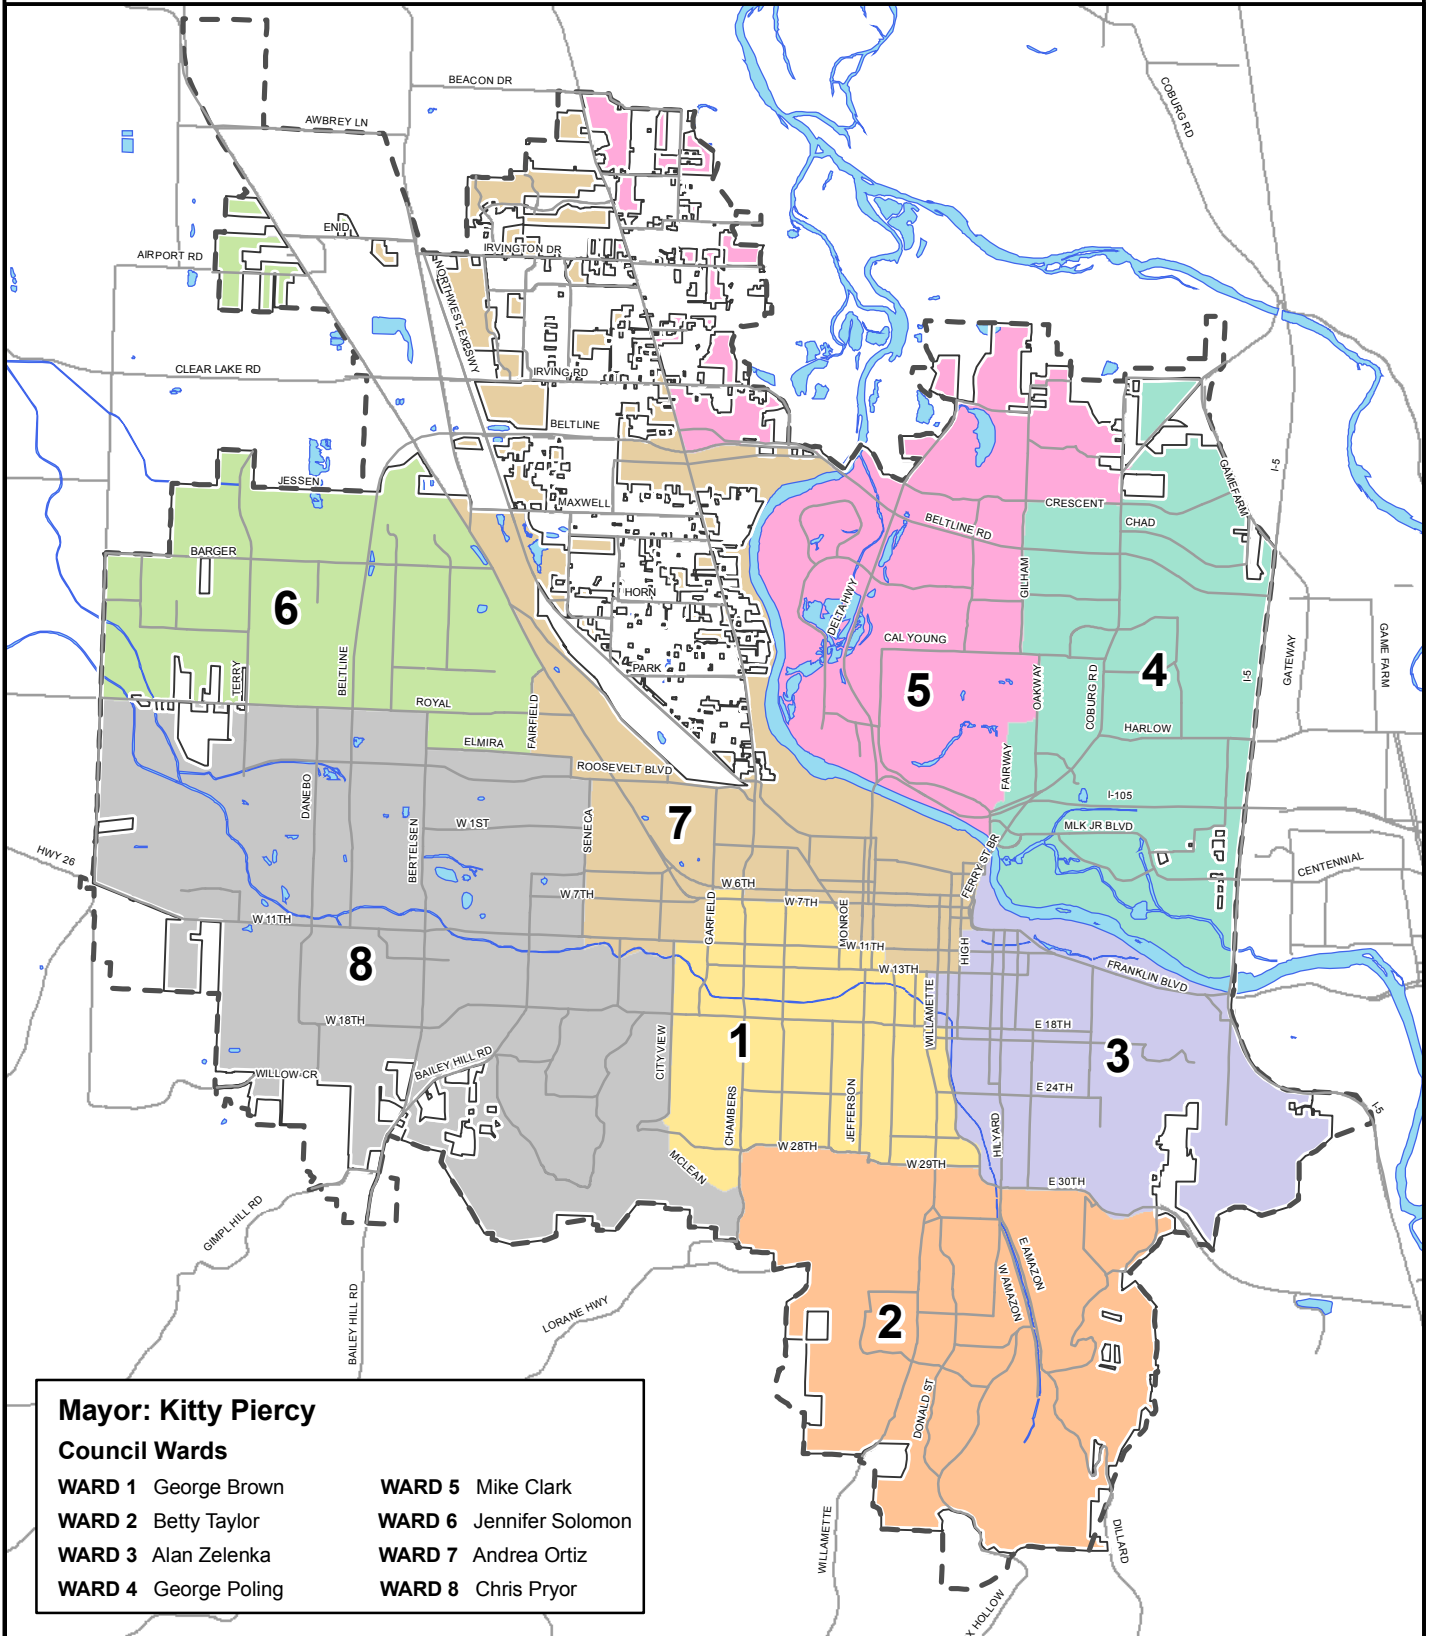

City of Eugene City Council Wards

Mayor: Kitty Piercy

Council Wards

WARD 1 George Brown	WARD 5 Mike Clark
WARD 2 Betty Taylor	WARD 6 Jennifer Solomon
WARD 3 Alan Zelenka	WARD 7 Andrea Ortiz
WARD 4 George Poling	WARD 8 Chris Pryor

- Major Roads
- Eugene City Limits
- - Urban Growth Boundary

This map was created on Dec. 22, 2008.
Current City Limits, UGB, and Ward
Boundaries should be confirmed with
the Eugene City Recorder at 682-5042.